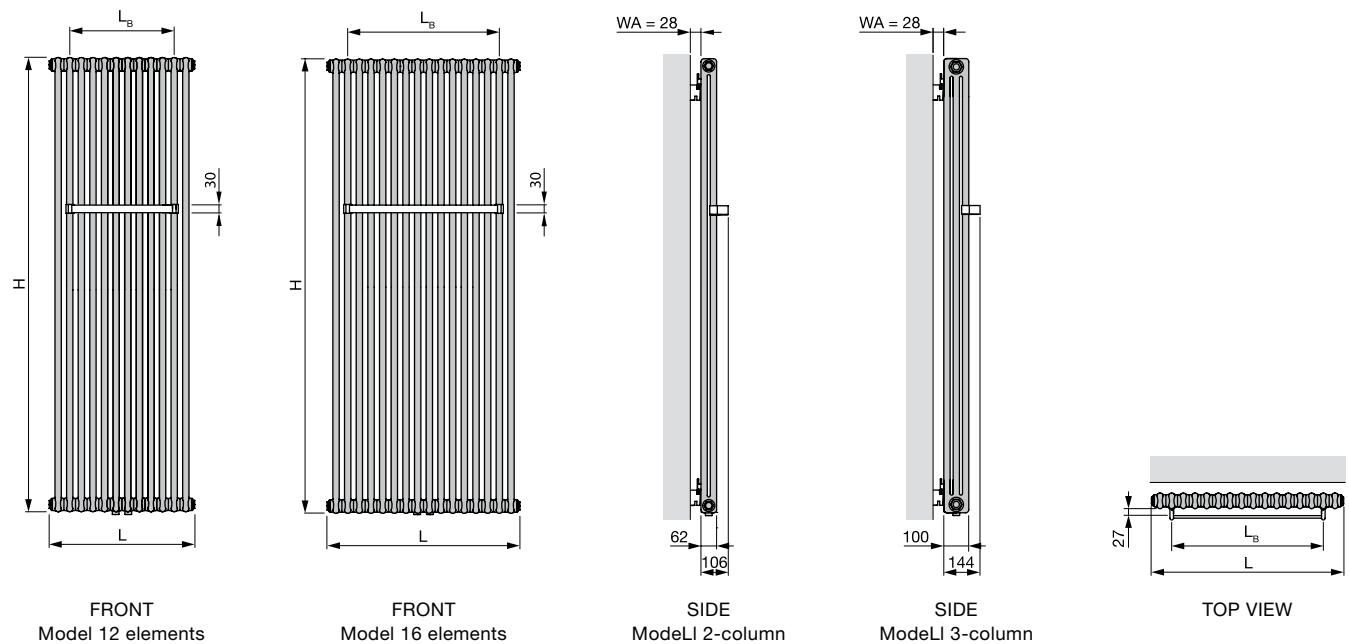

Special benefits for hot water operation

- Available with Zehnder Vario connection fitting for an unobtrusive and elegantly concealed connection system
- Flexible installation due to 50mm centre connections

Model overview

H = height
 L = length
 L_B = towel rail length
 WA = wall clearance

Dimensions in mm

Zehnder Charleston Bar

Connection to hot water central heating system

Painted version with chrome-plated towel rail

Model	H ¹⁾ mm	L mm	L _B ²⁾ mm	T mm	T _T mm	Thermal output			
						75/65/20 °C ³⁾ Watt	70/55/24 °C Watt	55/45/24 °C Watt	55/45/20 °C Watt
Model 2-column									
CPV 2150-10	1492	486	412	62	106	1038	743	449	540
CPV 2180-10	1792	486	412	62	106	1244	883	528	637
CPV 2150-12	1492	578	412	62	106	1246	892	540	648
CPV 2180-12	1792	578	412	62	106	1493	1060	634	765
CPV 2150-14	1492	670	596	62	106	1453	1040	629	756
CPV 2180-14	1792	670	596	62	106	1742	1237	740	892
CPV 2150-16	1492	762	596	62	106	1661	1189	719	864
CPV 2180-16	1792	762	596	62	106	1991	1414	845	1020
Model 3-column									
CPV 3150-10	1500	486	412	100	144	1402	996	595	718
CPV 3180-10	1800	486	412	100	144	1656	1170	694	839
CPV 3150-12	1500	578	412	100	144	1683	1195	715	862
CPV 3180-12	1800	578	412	100	144	1987	1404	833	1007
CPV 3150-14	1500	670	596	100	144	1963	1394	833	1005
CPV 3180-14	1800	670	596	100	144	2318	1637	971	1175
CPV 3150-16	1500	762	596	100	144	2243	1593	952	1149
CPV 3180-16	1800	762	596	100	144	2650	1872	1111	1343

Accessories

Zehnder Vario connection fittings

Zehnder lambswool cleaning brush

H = height, L = length, L_B = towel rail length

- 1) Nominal height, the exact height varies by a few mm in some models
- 2) Towel rail, length 412 mm for 10 and 12 sections or 596 mm for 14 and 16 sections
- 3) Nominal heat output according to EN 442