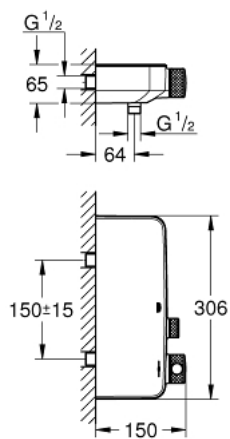

## 34 719 000 Thermostatic shower mixer 1/2"

[https://www.grohe.ee/et\\_ee/thermostatic-shower-mixer-1-2-34719000.html](https://www.grohe.ee/et_ee/thermostatic-shower-mixer-1-2-34719000.html)

- wall mounted
- **GROHE CoolTouch** no risk of scalding
- **GROHE StarLight** chrome finish
- **GROHE SafeStop** at 38°C
- **GROHE SafeStop Plus** optional temperature limiter at 43°C included
- **GROHE TurboStat** compact cartridge with wax thermostatic element
- GROHE ProGrip with knurl structure
- **GROHE SmartControl** push for ON-OFF, turn for volume adjustment from EcoJoy to full flow
- integrated **GROHE EasyReach** shower tray
- shower bottom outlet 1/2"
- built-in non return valves and dirt strainers
- protected against backflow