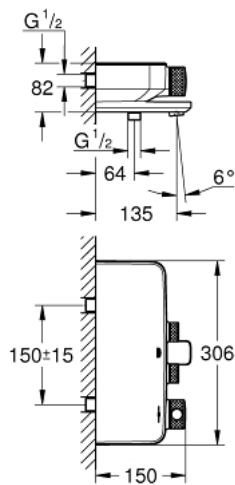

34 718 000 Thermostatic bath mixer 1/2"

https://www.grohe.ee/et_ee/thermostatic-bath-mixer-1-2-34718000.html

- wall mounted
- **GROHE CoolTouch** no risk of scalding
- **GROHE StarLight** chrome finish
- **GROHE SafeStop** at 38°C
- **GROHE SafeStop Plus** optional temperature limiter at 43°C included
- **GROHE TurboStat** compact cartridge with wax thermoelement
- GROHE ProGrip with knurl structure
- **GROHE SmartControl** push for ON-OFF, turn for volume adjustment from EcoJoy to full flow
- integrated **GROHE EasyReach** shower tray
- shower bottom outlet 1/2"
- bath spout with mousseur
- built-in non return valves and dirt strainers
- protected against backflow