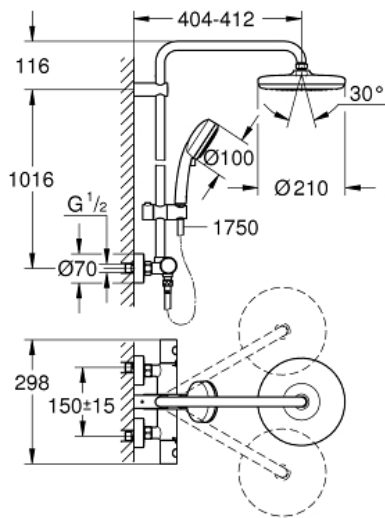

TEMPESTA COSMOPOLITAN
SYSTEM 210
Shower system with thermostat
for wall mounting

MODEL # 27922001

Pure Freude
an Wasser

GROHE

Product Description:

TEMPESTA COSMOPOLITAN SYSTEM 210

Shower system with thermostat for wall mounting

Standard Specification:

consisting of:

horizontal swivable 390 mm shower arm

exposed thermostat with Aquadimmer function

allows change between:

head shower Tempesta 210 (26 408)

spray pattern: Rain

with ball joint, rotation angle $\pm 15^\circ$

hand shower Tempesta Cosmopolitan 100 (27 571)

2 spray patterns: Rain, Jet

adjustable in height with gliding element

Rotaflex shower hose 1750 mm 1/2" x 1/2" (28 410)

GROHE TurboStat compact cartridge with wax
thermoelement

Twistfree to prevent hose from twisting

suitable for instantaneous heaters from 18 kW/h

minimum flow rate 7 l/min

min. recommended pressure 1.0 bar

optional upgrade: **GROHE EasyReach** tray (26 362), sold
separately