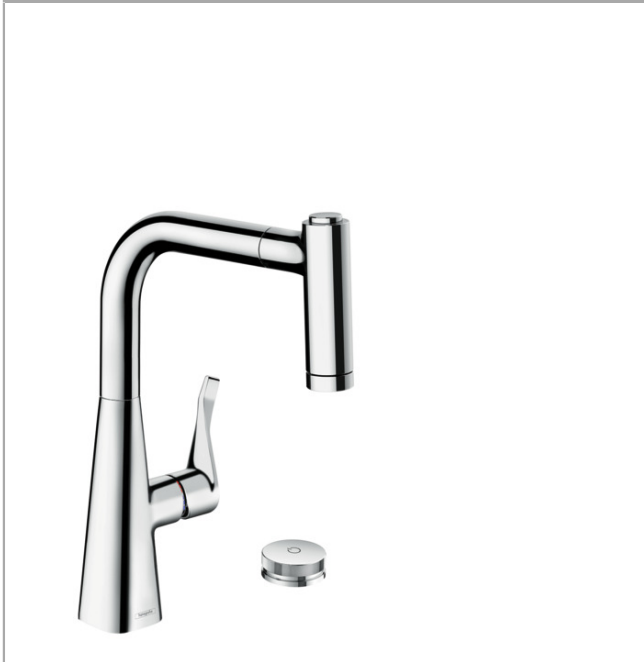

Metris Select M71

2-hole single lever kitchen mixer 220, pull-out spray, 2jet, sBox

Surfaces: **Chrome** Article Number: **73805000**

Description

product features

- consists of: 2-hole single lever kitchen mixer, control unit, hose box
- ComfortZone 220
- swivel range adjustable in 2 steps to 110° or 150°
- flexible position of faucet controls, 2 tap holes with Ø 35 mm required
- push of control unit: intuitive start and stop function of the water flow, turn: automatic drain operation
- laminar spray and shower spray
- lockable shower spray, spray returns automatically through handle closing
- MagFit magnetic shower support
- connection dimension: DN15
- flow rate 7 l/min
- ceramic cartridge
- connection type: G 3/8 connections
- integrated non-return valve
- suitable for continuous flow water heaters
- sBox for quiet, smooth and protected hose guidance in the cabinet, under the countertop, with extension length up to 76 cm
- DVGW NW-6506CT0431
- ACS 19 ACC LY 482, valide jusqu'au 11.06.2024
- JWWA C-462
- Kiwa K6161_Mechanical Mixers EN817

Technology

Product image