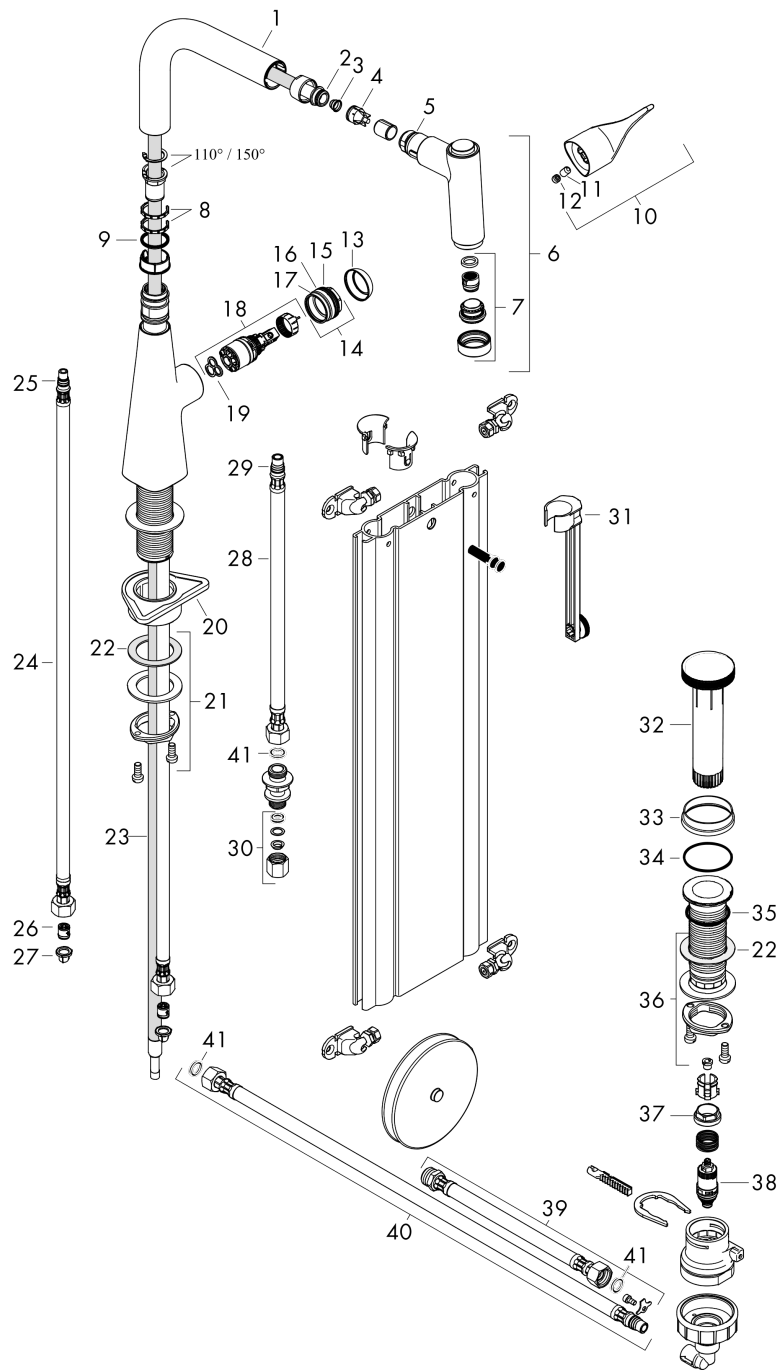

### Scale drawing

**Metris Select M71****2-hole single lever kitchen mixer 220, pull-out spray, 2jet, sBox**Surfaces: **Chrome** Article Number: **73805000****Flowchart**

- ① Normal spray
- ② Shower spray

**Metris Select M71**

**2-hole single lever kitchen mixer 220, pull-out spray, 2jet, sBox**

Surfaces: **Chrome** Article Number: **73805000**

**Exploded Drawing**

Year of production: >05/19

### Spare part list

Year of production: >05/19

Pos.	Description	Article Number	PC	PU
1	spout cpl.	93173000	15	1
2	O-ring 11x2	98127000	1	1
3	filter	97735000	1	1
4	non return valve	96737000	8	1
5	O-ring 18x1,5	98231000	1	1
6	handspray	93172000	16	1
7	spray former	92183000	9	1
8	set of lever collars	98365000	3	1
9	O-ring 21x2,5	98211000	1	1
10	handle	93170000	11	1
11	hollow set screw M6x10 DIN 916	96029000	1	1
12	screw cover	95704000	1	1
13	flange	98863000	10	1
14	nut	98864000	9	1
15	O-ring 23x2	98398000	1	1
16	O-ring 27x1,5	92527000	1	1
17	O-ring 25x1,5	98146000	1	1
18	cartridge, assy	97685000	11	1
19	seal	98865000	8	1
20	support	97523000	2	1
21	fixing set (Ø 34)	95049000	5	1
22	lever collar	97548000	1	1
23	hose	93191000	13	1
24	connection hose 900 mm M8x0,75 G3/8	96316000	9	1
25	O-ring 7x1,5	98422000	1	1
26	non return valve DW 10	96456000	3	1
27	filter packing	95291000	4	1
28	connection hose 450 mm M10x1 G3/8	96507000	9	1
29	O-ring 8x1,75	97827000	1	1
30	squeezing connection	96099000	3	1
31	extension set	43333000	98	1
32	turning handle	93200000	9	1
33	escutcheon	93201000	8	1
34	O-ring 40x1,5	98464000	1	1
35	O-ring 36x2	98156000	1	1
36	fixing set (Ø 34)	93253000	0	1
37	nut	92567000	6	1
38	shut off unit	98463000	10	1
39	connection hose 700 mm G3/8 x G3/8	95896000	11	1
40	connection hose 900 mm M10x1 G3/8	98785000	8	1
41	sealing set	95581000	2	1