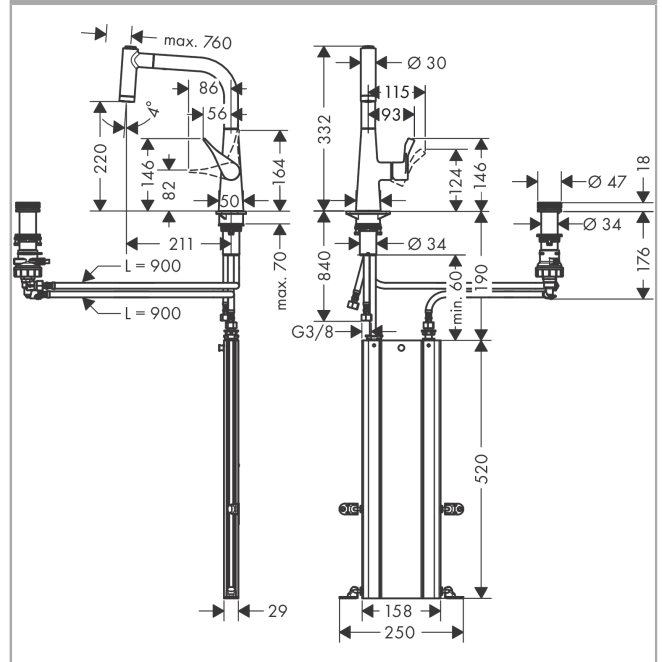

Scale drawing