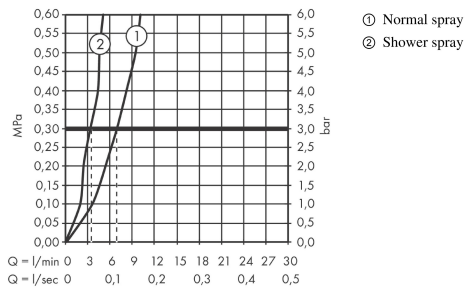

Metris Select M71

2-hole single lever kitchen mixer 200, pull-out spray, 2jet, sBox

Surfaces: **Chrome** Article Number: **73818000**

Description

product features

- consists of: 2-hole single lever kitchen mixer, control unit, hose box
- ComfortZone 200
- swivel range adjustable in 2 steps to 110° or 150°
- flexible position of faucet controls, 2 tap holes with Ø 35 mm required
- laminar spray and shower spray
- lockable shower spray, spray returns through pressing spray diverter and spray returns automatically through handle closing
- Select button for a comfortable start/stop of the water flow
- MagFit magnetic shower support
- quick connect hose
- connection dimension: DN15
- flow rate 8 l/min
- ceramic cartridge
- connection type: G 3/8 connections
- integrated non-return valve
- suitable for continuous flow water heaters
- sBox for quiet, smooth and protected hose guidance in the cabinet, under the countertop, with extension length up to 76 cm
- P-IX 16918/IOO
- ACS 19 ACC LY 056, valide jusqu'au 01.05.2024
- JWWA C-462

Technology

Product image

Scale drawing

Metris Select M71
2-hole single lever kitchen mixer 200, pull-out spray, 2jet, sBox
 Surfaces: **Chrome** Article Number: **73818000**

Flowchart

The consumption was measured in combination with the appropriate fittings (thermostat/mixer/ in-wall valve) to reflect actual application in practice.