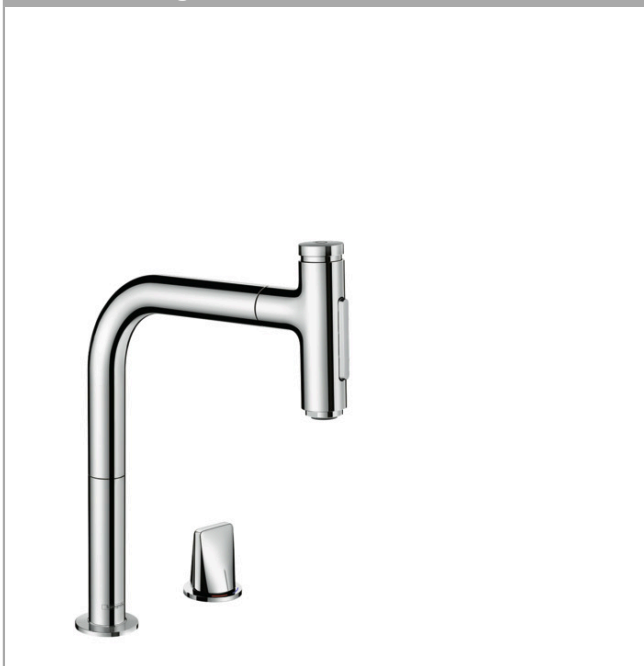

Metris Select M71

2-hole single lever kitchen mixer 200, pull-out spray, 2jet, sBox

Surfaces: **Chrome** Article Number: **73818000**

Description

product features

- consists of: 2-hole single lever kitchen mixer, control unit, hose box
- ComfortZone 200
- swivel range adjustable in 2 steps to 110° or 150°
- flexible position of faucet controls, 2 tap holes with Ø 35 mm required
- laminar spray and shower spray
- lockable shower spray, spray returns through pressing spray diverter and spray returns automatically through handle closing
- Select button for a comfortable start/stop of the water flow
- MagFit magnetic shower support
- quick connect hose
- connection dimension: DN15
- flow rate 8 l/min
- ceramic cartridge
- connection type: G 3/8 connections
- integrated non-return valve
- suitable for continuous flow water heaters
- sBox for quiet, smooth and protected hose guidance in the cabinet, under the countertop, with extension length up to 76 cm
- P-IX 16918/IOO
- ACS 19 ACC LY 056, valide jusqu'au 01.05.2024
- JWWA C-462

Technology

Product image

Scale drawing

Metris Select M71
2-hole single lever kitchen mixer 200, pull-out spray, 2jet, sBox
 Surfaces: **Chrome** Article Number: **73818000**

Flowchart

The consumption was measured in combination with the appropriate fittings (thermostat/mixer/ in-wall valve) to reflect actual application in practice.

Metris Select M71

2-hole single lever kitchen mixer 200, pull-out spray, 2jet, sBox

Surfaces: **Chrome** Article Number: **73818000**

Exploded Drawing

Year of production: >01/19

Metris Select M71

2-hole single lever kitchen mixer 200, pull-out spray, 2jet, sBox