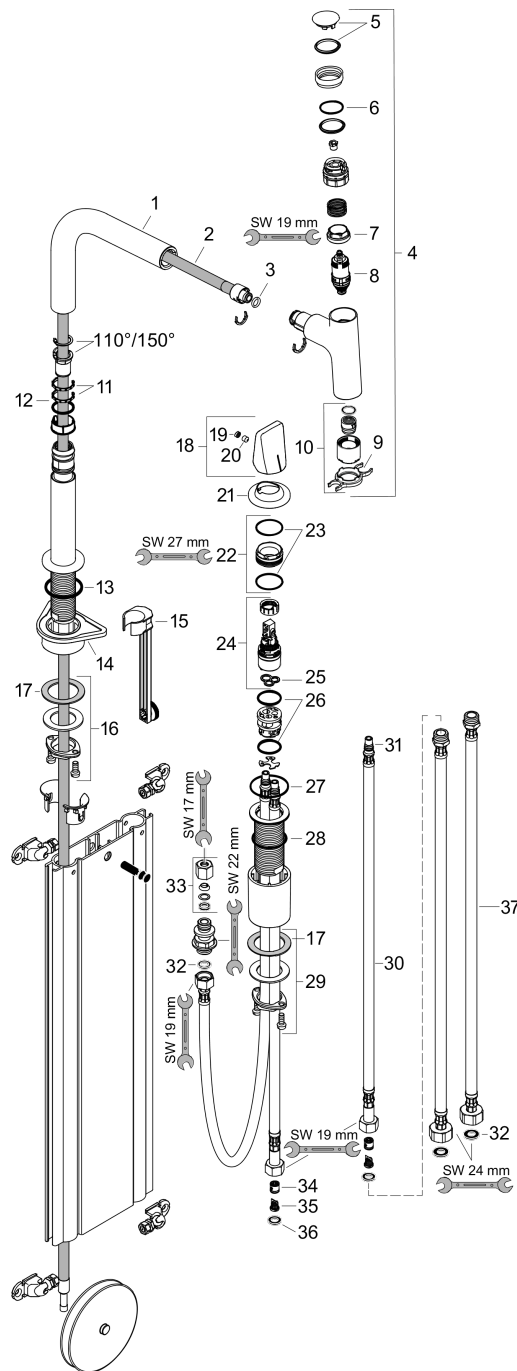

Metris Select M71

2-hole single lever kitchen mixer 200, pull-out spray, 2jet, sBox

Surfaces: **Chrome** Article Number: **73818000**

Exploded Drawing

Year of production: >01/19

Metris Select M71

2-hole single lever kitchen mixer 200, pull-out spray, 2jet, sBox

Surfaces: **Chrome** Article Number: **73818000**

Spare part list

Year of production: >01/19

Pos.	Description	Article Number	PC	PU
1	spout cpl.	92583000	12	1
2	hose	93188000	15	1
3	O-ring 8x2	98112000	1	1
4	handspray	93412000	18	1
5	cover	92566000	5	1
6	O-Ring 14x1,5	98201000	1	1
7	nut	92567000	6	1
8	shut off unit	98463000	10	1
9	spray former	93342000	10	1
10	service tool	95910000	3	1
11	set of lever collars	98365000	3	1
12	O-ring 21x2,5	98211000	1	1
13	O-ring 38x2,5	98198000	2	1
14	support	97523000	2	1
15	extension set	43333000	98	1
16	fixing set (Ø 28)	92909000	6	1
17	lever collar	97548000	1	1
18	handle	93090000	11	1
19	screw cover	93093000	1	1
20	hollow set screw M6x6	98445000	1	1
21	escutcheon	93094000	14	1
22	nut	92627000	6	1
23	O-ring 27x1,5	92527000	1	1
24	cartridge, assy	97685000	11	1
25	seal	98865000	8	1
26	O-ring 23x2	98398000	1	1
27	O-ring 40x1,5	98464000	1	1
28	O-ring 36x2	98156000	1	1
29	fixing set (Ø 34)	93253000	0	1
30	connection hose 600 mm M8x0,75 G3/8	92629000	11	1
31	O-ring 7x1,5	98422000	1	1
32	sealing set	95581000	2	1
33	squeezing connection	96099000	3	1
34	non return valve DW 10	96456000	3	1
35	filter	92532000	3	1
36	sealing set	92533000	1	1
37	connection hose 700 mm G3/8 x G3/8	95896000	11	1