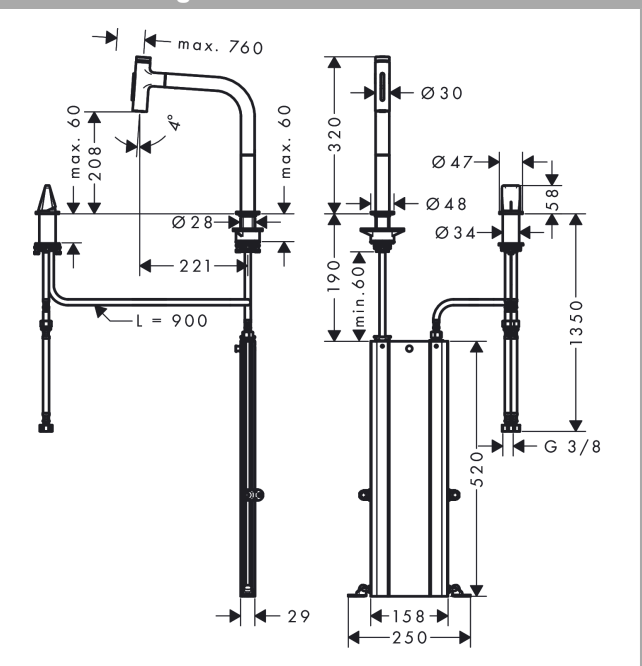

Scale drawing