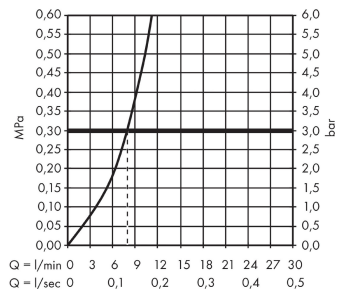

Metris Select M71
Single lever kitchen mixer 320, 1jet
Surfaces: **Chrome** Article Number: **73810000**

Flowchart