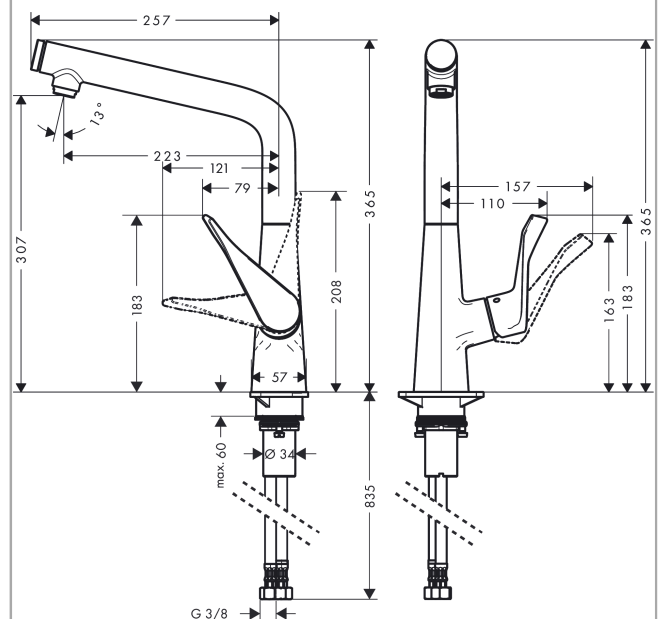

Scale drawing