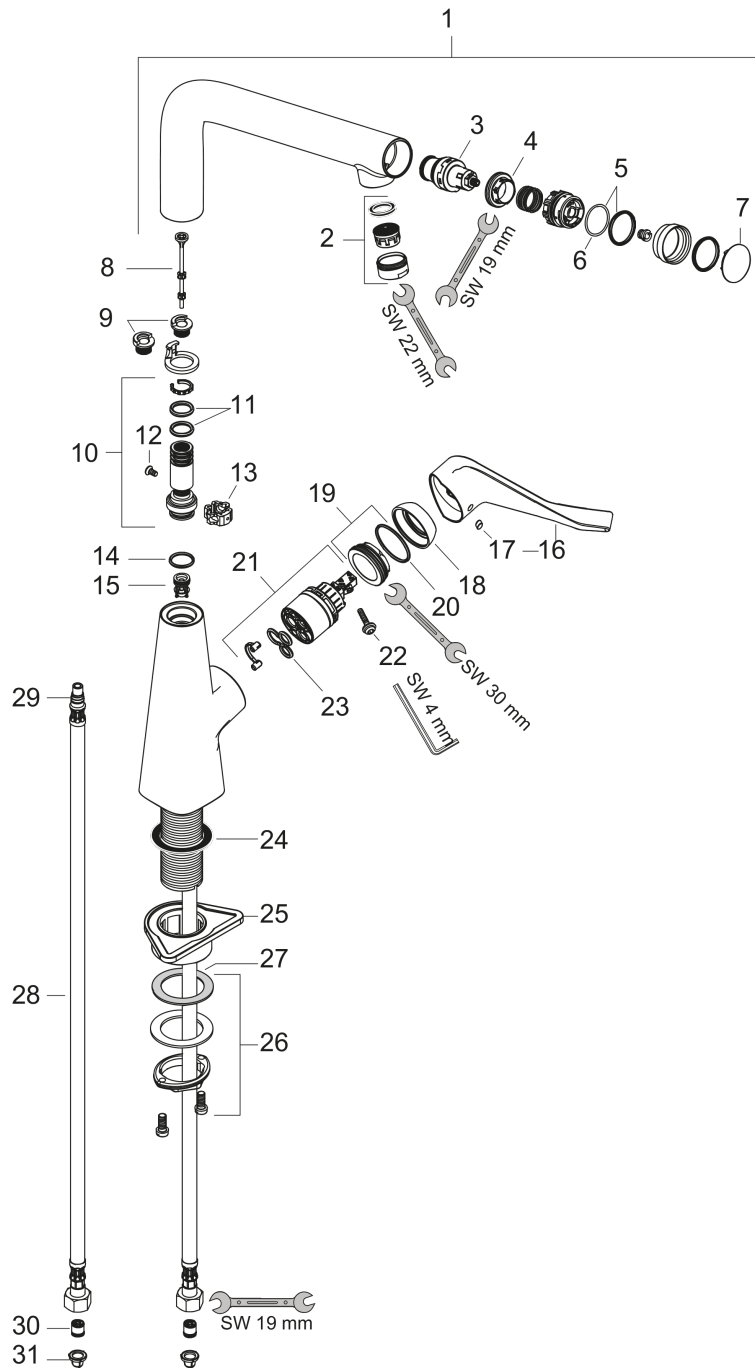

Metris Select M71

Single lever kitchen mixer 320, 1jet

Surfaces: **Chrome** Article Number: **73810000**

Description

product features

- ComfortZone 320
- swivel range adjustable in 3 steps 110°, 150° or 360°
- laminar spray
- Select button for a comfortable start/stop of the water flow
- connection dimension: DN15
- flow rate 8 l/min
- ceramic cartridge
- connection type: G 3/8 connections
- integrated non-return valve
- suitable for continuous flow water heaters
- significantly reduced splashing by soft start of the water flow
- tap hole with Ø 35 mm required
- P-IX 28477/IA
- DVGW NW-6506CT0431
- ACS 15 ACC NY 170, valide jusqu'au 12.06.2020
- Kiwa UK 1608700
- Kiwa K6161_Mechanical Mixers EN817

Surfaces: **Chrome** Article Number: **73810000**

Exploded Drawing

Year of production: >04/17

Metris Select M71

Single lever kitchen mixer 320, 1jet

Surfaces: **Chrome** Article Number: **73810000**

Spare part list

Year of production: >04/17

Pos.	Description	Article Number	PC	PU
1	spout cpl.	92288000	15	1
2	aerator laminar M24x1 (15 l/min)	92517000	6	1
3	shut off unit	98462000	15	1
4	nut	98368000	4	1
5	sealing set	93115000	4	1
6	O-ring 23x1,5	92287000	1	1
7	cover	92289000	4	1
8	tappet	92505000	2	1
9	set of locating rings (110° / 150°)	98486000	5	1
10	sealing set	92646000	6	1
11	O-Ring 14x2,5	98189000	1	1
12	screw	97662000	3	1
13	axialring	97558000	1	1
14	O-ring 16x2	98133000	1	1
15	non return valve	95699000	5	1
16	handle	98455000	11	1
17	screw cover	96338000	1	1
18	flange	95498000	3	1
19	nut	97209000	5	1
20	O-Ring 32x2	98193000	1	1
21	cartridge, assy	92730000	11	1
22	locking screw for handle	95140000	2	1
23	seal	95008000	3	1
24	seal	92582000	1	1
25	support	97523000	2	1
26	fixing set (Ø 34)	95049000	5	1
27	lever collar	97548000	1	1
28	connection hose 900 mm M8x0,75 G3/8	95372000	8	1
29	O-ring 7x1,5	98422000	1	1
30	non return valve DW 10	96456000	3	1
31	filter packing	95291000	4	1
a	screw	93272000	1	1