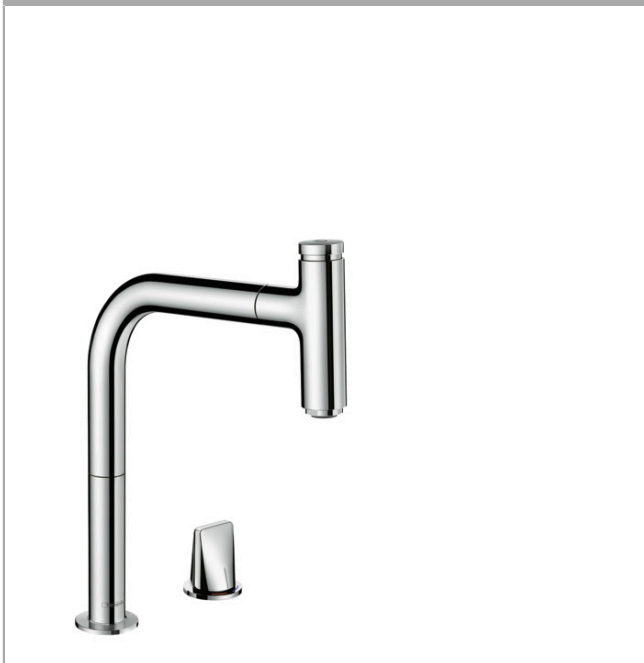

Metris Select M71

2-hole single lever kitchen mixer 200, pull-out spout, 1jet, sBox

Surfaces: **Chrome** Article Number: **73804000**

Description

product features

- consists of: 2-hole single lever kitchen mixer, control unit, hose box
- ComfortZone 200
- swivel range adjustable in 2 steps to 110° or 150°
- flexible position of faucet controls, 2 tap holes with Ø 35 mm required
- normal spray
- Select button for a comfortable start/stop of the water flow
- MagFit magnetic shower support
- quick connect hose
- connection dimension: DN15
- flow rate 8 l/min
- ceramic cartridge
- connection type: G 3/8 connections
- integrated non-return valve
- suitable for continuous flow water heaters
- sBox for quiet, smooth and protected hose guidance in the cabinet, under the countertop, with extension length up to 76 cm
- P-IX 16919/IO
- DVGW NW-6506CT0431
- ACS 19 ACC LY 482, valide jusqu'au 11.06.2024
- JWWA C-462
- Kiwa K6161_Mechanical Mixers EN817
- SVGW 1401-6227

Technology

Product image

Scale drawing

Metris Select M71

2-hole single lever kitchen mixer 200, pull-out spout, 1jet, sBox

Surfaces: **Chrome** Article Number: **73804000**

Flowchart

Metris Select M71
2-hole single lever kitchen mixer 200, pull-out spout, 1jet, sBox
 Surfaces: **Chrome** Article Number: **73804000**

Exploded Drawing

Year of production: >05/19

Metris Select M71

2-hole single lever kitchen mixer 200, pull-out spout, 1jet, sBox

Surfaces: **Chrome** Article Number: **73804000**

Spare part list

Year of production: >05/19