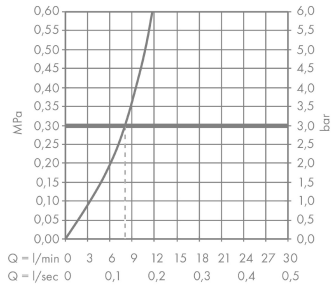

Technology

Product image

Scale drawing

Metris Select M71

2-hole single lever kitchen mixer 200, pull-out spout, 1jet, sBox

Surfaces: **Chrome** Article Number: **73804000**

Flowchart

Metris Select M71
2-hole single lever kitchen mixer 200, pull-out spout, 1jet, sBox
 Surfaces: **Chrome** Article Number: **73804000**