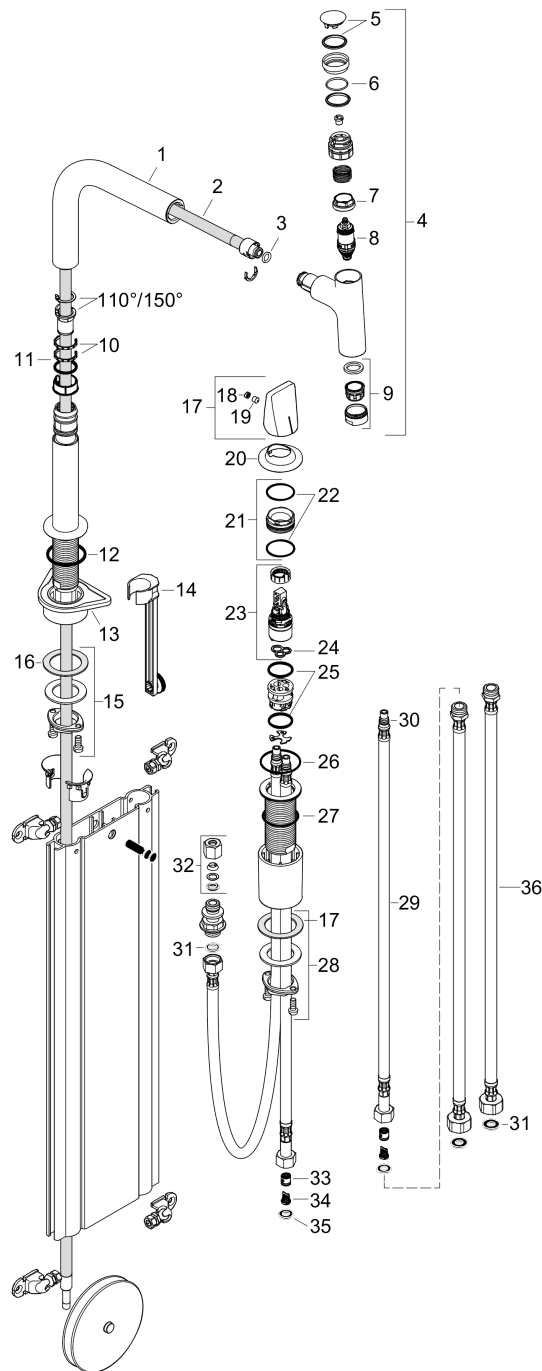

Exploded Drawing

Year of production: >05/19

Metris Select M71

2-hole single lever kitchen mixer 200, pull-out spout, 1jet, sBox

Surfaces: **Chrome** Article Number: **73804000**

Spare part list

Year of production: >05/19

Pos.	Description	Article Number	PC	PU
1	spout cpl.	92583000	12	1
2	hose	93188000	15	1
3	O-ring 8x2	98112000	1	1
4	handspray	92570000	18	1
5	cover	92566000	5	1
6	O-Ring 14x1,5	98201000	1	1
7	nut	92567000	6	1
8	shut off unit	98463000	10	1
9	aerator M24x1 (15 l/min)	13913000	98	1
10	set of lever collars	98365000	3	1
11	O-ring 21x2,5	98211000	1	1
12	O-ring 38x2,5	98198000	2	1
13	support	97523000	2	1
14	extension set	43333000	98	1
15	fixing set (Ø 28)	92909000	6	1
16	lever collar	97548000	1	1
17	handle	93090000	11	1
18	screw cover	93093000	1	1
19	hollow set screw M6x6	98445000	1	1
20	escutcheon	93094000	14	1
21	nut	92627000	6	1
22	O-ring 27x1,5	92527000	1	1
23	cartridge, assy	97685000	11	1
24	seal	98865000	8	1
25	O-ring 23x2	98398000	1	1
26	O-ring 40x1,5	98464000	1	1
27	O-ring 36x2	98156000	1	1
28	fixing set (Ø 34)	95049000	5	1
29	connection hose 600 mm M8x0,75 G3/8	92629000	11	1
30	O-ring 7x1,5	98422000	1	1
31	sealing set	95581000	2	1
32	squeezing connection	96099000	3	1
33	non return valve DW 10	96456000	3	1
34	filter	92532000	3	1
35	sealing set	92533000	1	1
36	connection hose 700 mm G3/8 x G3/8	95896000	11	1