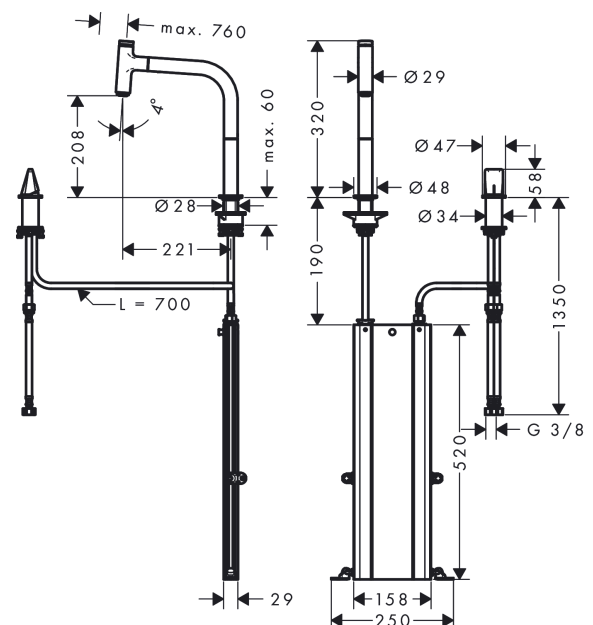

Scale drawing