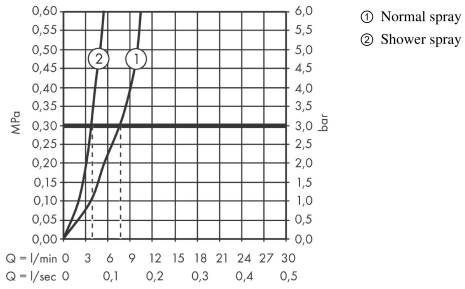

Metris Select M71
Single lever kitchen mixer 320, pull-out spray, 2jet, sBox
 Surfaces: **Chrome** Article Number: **73816000**

Flowchart

The consumption was measured in combination with the appropriate fittings (thermostat/mixer/in-wall valve) to reflect actual application in practice.