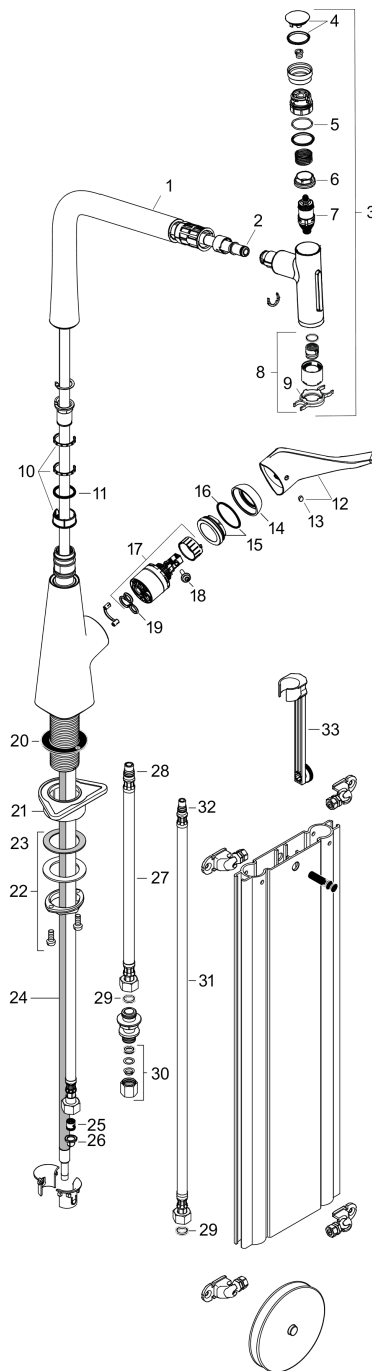

Metris Select M71
Single lever kitchen mixer 320, pull-out spray, 2jet, sBox
 Surfaces: **Chrome** Article Number: **73816000**

Flowchart

The consumption was measured in combination with the appropriate fittings (thermostat/mixer/in-wall valve) to reflect actual application in practice.

Metris Select M71
Single lever kitchen mixer 320, pull-out spray, 2jet, sBox
 Surfaces: **Chrome** Article Number: **73816000**

Exploded Drawing

Year of production: >01/19

Metris Select M71

Single lever kitchen mixer 320, pull-out spray, 2jet, sBox

Surfaces: **Chrome** Article Number: **73816000**

Spare part list

Year of production: >01/19

Pos.	Description	Article Number	PC	PU
1	spout cpl.	92736000	15	1
2	O-ring 8x2	98112000	1	1
3	handspray	93411000	18	1
4	cover	92566880	6	1
5	O-Ring 14x1,5	98201000	1	1
6	nut	92567000	6	1
7	shut off unit	98463000	10	1
8	spray former	93342000	10	1
9	service tool	95910000	3	1
10	set of lever collars	98365000	3	1
11	O-ring 21x2,5	98211000	1	1
12	handle	98455000	11	1
13	screw cover	96338000	1	1
14	flange	95498000	3	1
15	nut	97209000	5	1
16	O-Ring 32x2	98193000	1	1
17	cartridge, assy	92730000	11	1
18	locking screw for handle	95140000	2	1
19	seal	95008000	3	1
20	seal	92582000	1	1
21	support	97523000	2	1
22	fixing set (Ø 34)	95049000	5	1
23	lever collar	97548000	1	1
24	hose	93188000	15	1
25	non return valve DW 10	96456000	3	1
26	filter packing	95291000	4	1
27	connection hose 450 mm M10x1 G3/8	96507000	9	1
28	O-ring 7x1,5	98422000	1	1
29	sealing set	95581000	2	1
30	squeezing connection	96099000	3	1
31	connection hose 900 mm M8x0,75 G3/8	95372000	8	1
32	O-ring 8x1,75	97827000	1	1
33	extension set	43333000	98	1
a	Grease	90920000	5	1