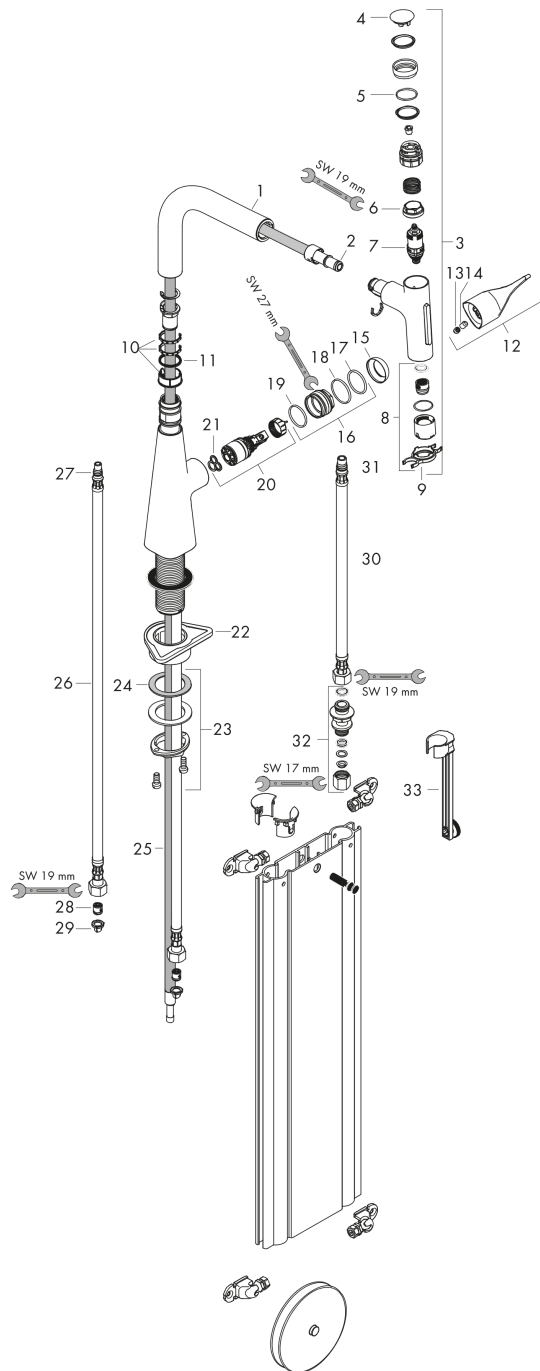

Exploded Drawing

Year of production: >01/19

Metris Select M71

Single lever kitchen mixer 240, pull-out spray, 2jet, sBox

Surfaces: **Chrome** Article Number: **73817000**

Spare part list

Year of production: >01/19

Pos.	Description	Article Number	PC	PU
1	spout cpl.	93175000	15	1
2	O-ring 8x2	98112000	1	1
3	handspray	93412000	18	1
4	cover	92566880	6	1
5	O-Ring 14x1,5	98201000	1	1
6	nut	92567000	6	1
7	shut off unit	98463000	10	1
8	spray former	93342000	10	1
9	service tool	95910000	3	1
10	set of lever collars	98365000	3	1
11	O-ring 21x2,5	98211000	1	1
12	handle	93170000	11	1
13	hollow set screw M6x10 DIN 916	96029000	1	1
14	screw cover	95704000	1	1
15	flange	95493000	6	1
16	nut	98864000	9	1
17	O-ring 23x2	98398000	1	1
18	O-ring 27x1,5	92527000	1	1
19	O-ring 25x1,5	98146000	1	1
20	cartridge, assy	97685000	11	1
21	seal	98865000	8	1
22	support	97523000	2	1
23	fixing set (Ø 34)	95049000	5	1
24	lever collar	97548000	1	1
25	hose 1,50 m	92569000	12	1
26	connection hose 900 mm M8x0,75 G3/8	95372000	8	1
27	O-ring 7x1,5	98422000	1	1
28	non return valve DW 10	96456000	3	1
29	filter packing	95291000	4	1
30	connection hose 450 mm M10x1 G3/8	96507000	9	1
31	O-ring 8x1,75	97827000	1	1
32	squeezing connection	96099000	3	1
33	extension set	43333000	98	1
a	Grease	90920000	5	1