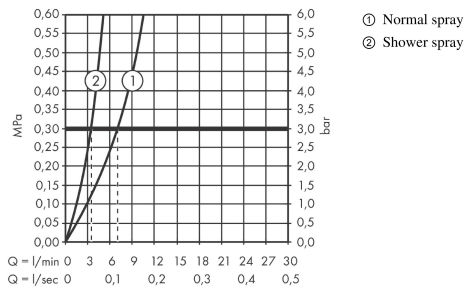

Technology

Product image

Scale drawing

Metris Select M71
Single lever kitchen mixer 240, pull-out spray, 2jet, sBox
 Surfaces: **Chrome** Article Number: **73817000**

Flowchart

Metris Select M71
Single lever kitchen mixer 240, pull-out spray, 2jet, sBox
 Surfaces: **Chrome** Article Number: **73817000**