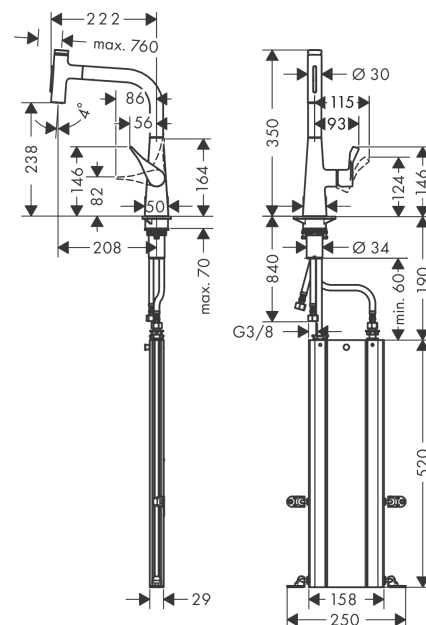

Scale drawing