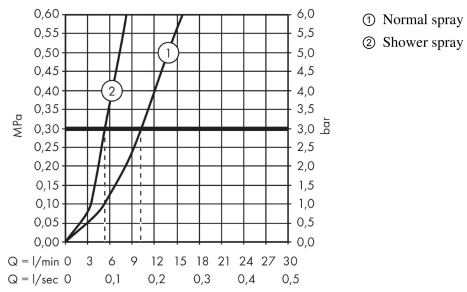

### Scale drawing

**Metris M71**

**Single lever kitchen mixer 320, pull-out spray, 2jet, sBox**

Surfaces: **Chrome** Article Number: **73801000**

**Flowchart**

**Metris M71**

**Single lever kitchen mixer 320, pull-out spray, 2jet, sBox**