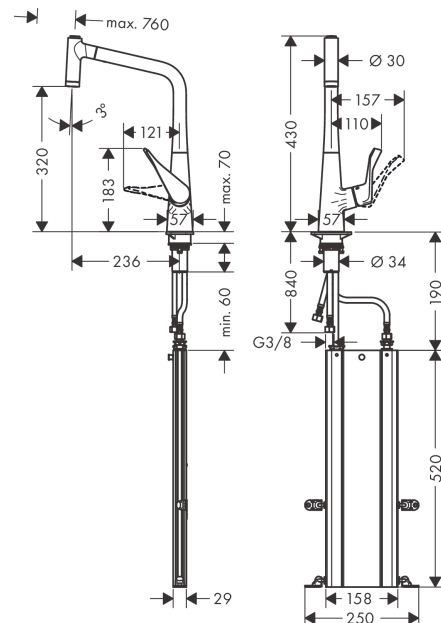

Scale drawing