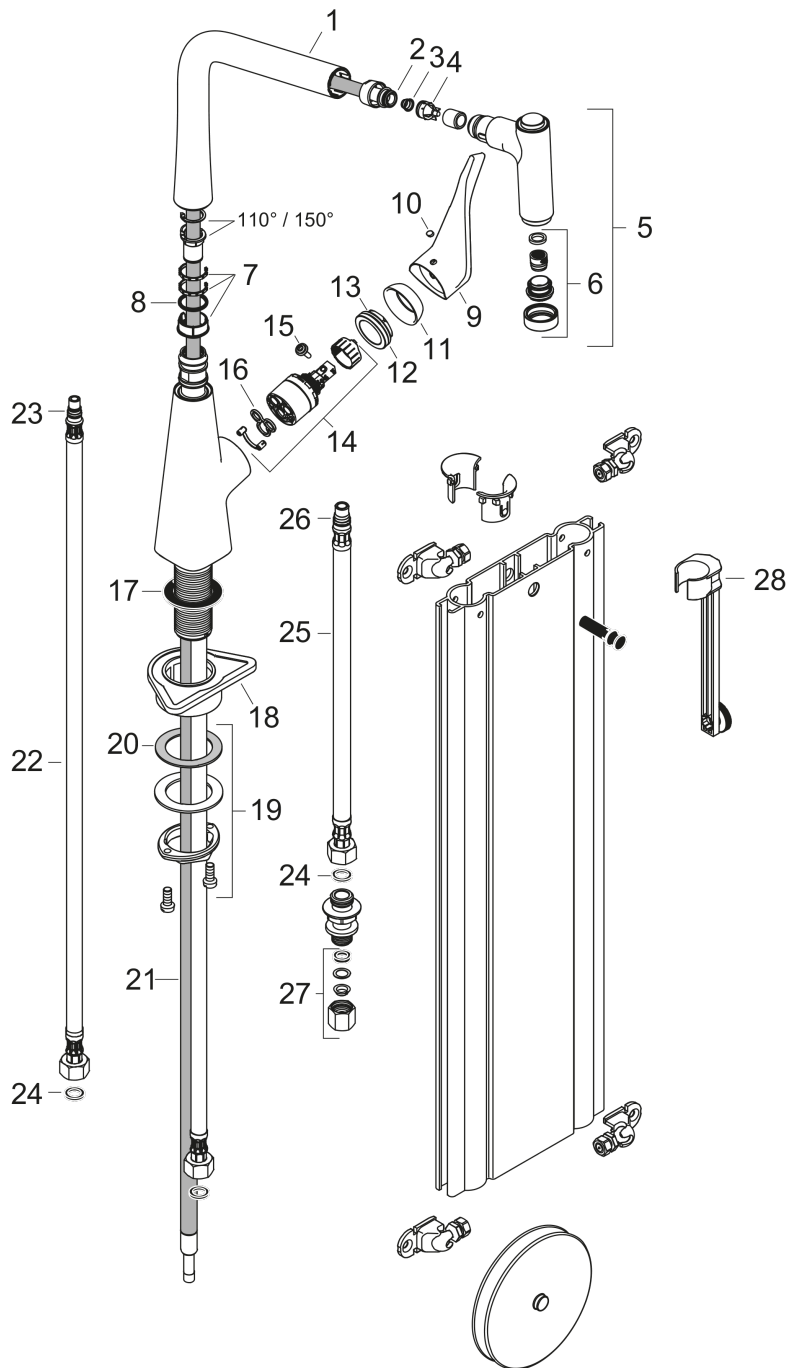

### Product image

### Scale drawing

**Metris M71**

**Single lever kitchen mixer 320, pull-out spray, 2jet, sBox**

Surfaces: **Chrome** Article Number: **73801000**

**Flowchart**

**Metris M71**

**Single lever kitchen mixer 320, pull-out spray, 2jet, sBox**

Surfaces: **Chrome** Article Number: **73801000**

**Exploded Drawing**

Year of production: >04/17

**Metris M71****Single lever kitchen mixer 320, pull-out spray, 2jet, sBox**Surfaces: **Chrome** Article Number: **73801000****Spare part list**

Year of production: &gt;04/17

Pos.	Description	Article Number	PC	PU
1	spout cpl.	98491000	15	1
2	O-ring 11x2	98127000	1	1
3	filter	97735000	1	1
4	non return valve	96737000	8	1
5	handspray	98492000	17	1
6	spray former	92183000	9	1
7	set of lever collars	98365000	3	1
8	O-ring 21x2,5	98211000	1	1
9	handle	98455000	11	1
10	screw cover	96338000	1	1
11	flange	95498000	3	1
12	nut	97209000	5	1
13	O-Ring 32x2	98193000	1	1
14	cartridge, assy	92730000	11	1
15	locking screw for handle	95140000	2	1
16	seal	95008000	3	1
17	seal	92582000	1	1
18	support	97523000	2	1
19	fixing set (Ø 34)	95049000	5	1
20	lever collar	97548000	1	1
21	hose	93191000	13	1
22	connection hose 900 mm M8x0,75 G3/8	96316000	9	1
23	O-ring 7x1,5	98422000	1	1
24	sealing set	95581000	2	1
25	connection hose 450 mm M10x1 G3/8	96507000	9	1
26	O-ring 8x1,75	97827000	1	1
27	squeezing connection	96099000	3	1
28	extension set	43333000	98	1