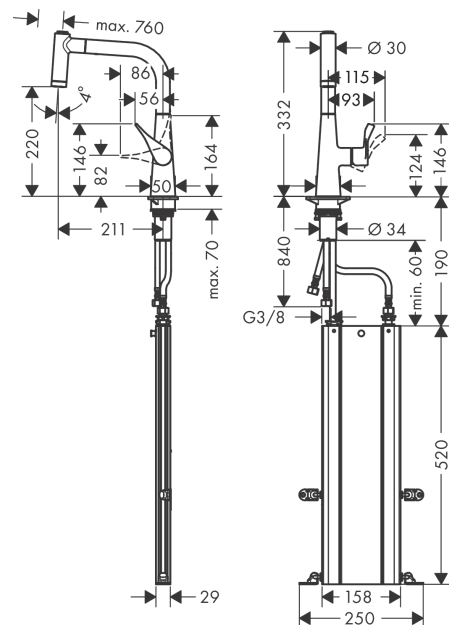

Metris M71

Single lever kitchen mixer 220, pull-out spray, 2jet, sBox

Surfaces: **Chrome** Article Number: **73800000**

Description

product features

- consists of: single lever kitchen mixer, hose box
- ComfortZone 220
- swivel range adjustable in 2 steps to 110° or 150°
- laminar spray and shower spray
- lockable shower spray, spray returns automatically through handle closing
- MagFit magnetic shower support
- connection dimension: DN15
- flow rate 8 l/min
- ceramic cartridge
- connection type: G 3/8 connections
- integrated non-return valve
- suitable for continuous flow water heaters
- sBox for quiet, smooth and protected hose guidance in the cabinet, under the countertop, with extension length up to 76 cm
- P-IX 29615/IOO
- DVGW NW-6506CT0431
- ACS 19 ACC LY 482, valide jusqu'au 11.06.2024
- Kiwa K6161_Mechanical Mixers EN817

Technology

Product image

Scale drawing

Metris M71
Single lever kitchen mixer 220, pull-out spray, 2jet, sBox
 Surfaces: **Chrome** Article Number: **73800000**

Exploded Drawing

Year of production: >05/19