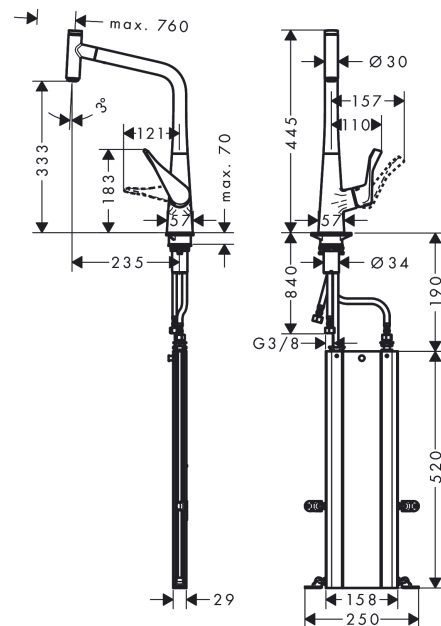

Scale drawing