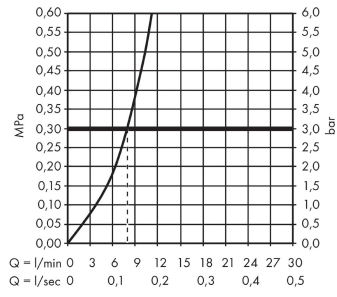

### Scale drawing

**Metris Select M71**

**Single lever kitchen mixer 320, pull-out spout, 1jet, sBox**

Surfaces: **Chrome** Article Number: **73803000**

**Flowchart**

**Metris Select M71**  
**Single lever kitchen mixer 320, pull-out spout, 1jet, sBox**  
Surfaces: **Chrome** Article Number: **73803000**