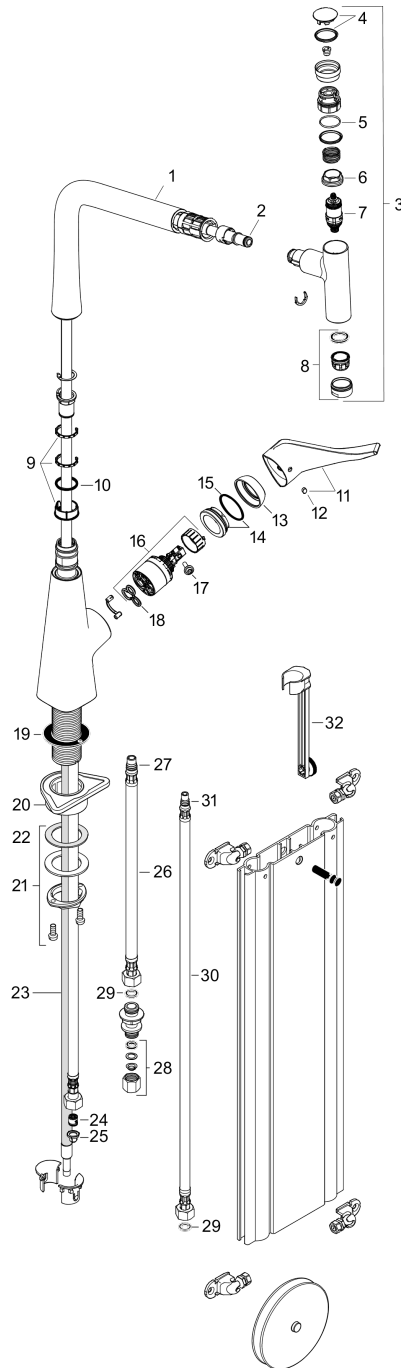

### Scale drawing

**Metris Select M71**

**Single lever kitchen mixer 320, pull-out spout, 1jet, sBox**

Surfaces: **Chrome** Article Number: **73803000**

**Flowchart**

**Metris Select M71**  
**Single lever kitchen mixer 320, pull-out spout, 1jet, sBox**  
Surfaces: **Chrome** Article Number: **73803000**

Exploded Drawing

Year of production: >05/19

### Spare part list

Year of production: >05/19

Pos.	Description	Article Number	PC	PU
1	spout cpl.	92736000	15	1
2	O-ring 8x2	98112000	1	1
3	handspray	92737000	19	1
4	cover	92566000	5	1
5	O-Ring 14x1,5	98201000	1	1
6	nut	92567000	6	1
7	shut off unit	98463000	10	1
8	aerator laminar M24x1 (15 l/min)	92517000	6	1
9	set of lever collars	98365000	3	1
10	O-ring 21x2,5	98211000	1	1
11	handle	98455000	11	1
12	screw cover	96338000	1	1
13	flange	95498000	3	1
14	nut	97209000	5	1
15	O-Ring 32x2	98193000	1	1
16	cartridge, assy	92730000	11	1
17	locking screw for handle	95140000	2	1
18	seal	95008000	3	1
19	seal	92582000	1	1
20	support	97523000	2	1
21	fixing set (Ø 34)	95049000	5	1
22	lever collar	97548000	1	1
23	hose 1,50 m	92569000	12	1
24	non return valve DW 10	96456000	3	1
25	filter packing	95291000	4	1
26	connection hose 600 mm M10x1	92568000	11	1
27	O-ring 8x1,75	97827000	1	1
28	squeezing connection	96099000	3	1
29	sealing set	95581000	2	1
30	connection hose 900 mm M8x0,75 G3/8	95372000	8	1
31	O-ring 7x1,5	98422000	1	1
32	extension set	43333000	98	1