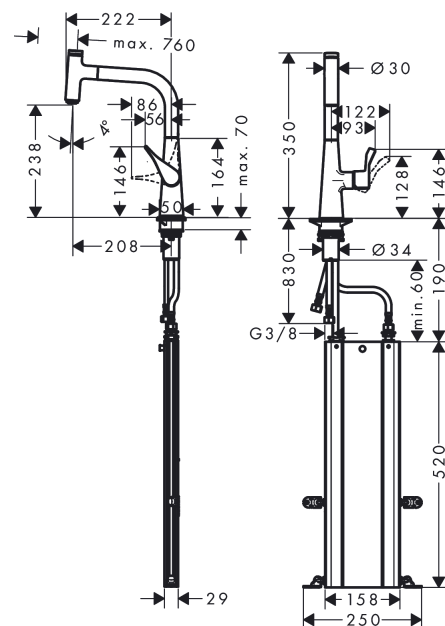

Scale drawing