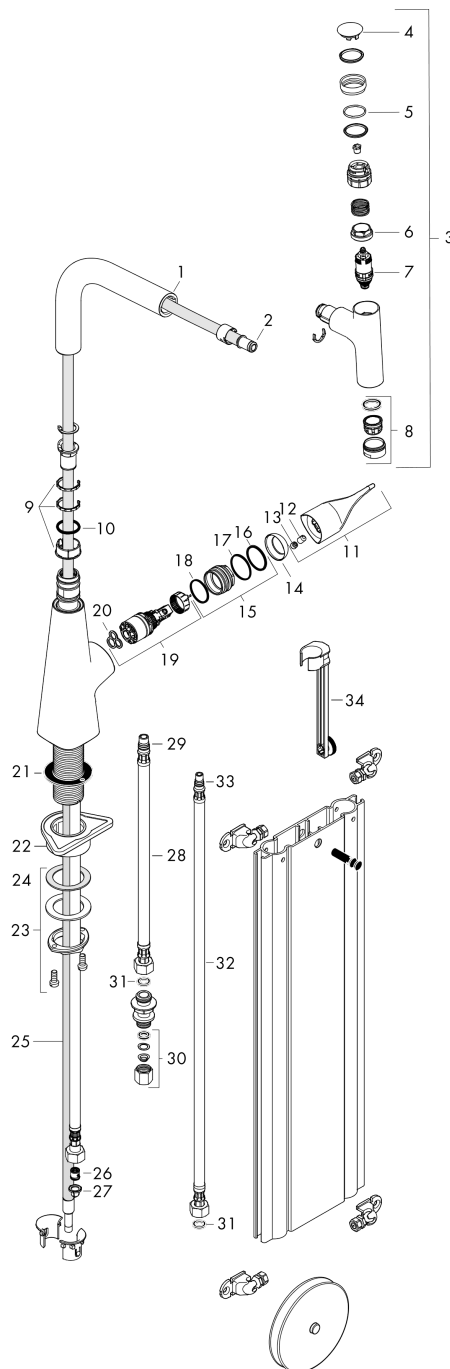

Exploded Drawing

Year of production: >05/19

Metris Select M71

Single lever kitchen mixer 240, pull-out spout, 1jet, sBox

Surfaces: **Chrome** Article Number: **73802000**

Spare part list

Year of production: >05/19

Pos.	Description	Article Number	PC	PU
1	spout cpl.	93175000	15	1
2	O-ring 8x2	98112000	1	1
3	handspray	93174000	18	1
4	cover	92566880	6	1
5	O-Ring 14x1,5	98201000	1	1
6	nut	92567000	6	1
7	shut off unit	98463000	10	1
8	aerator laminar M24x1 (15 l/min)	92517000	6	1
9	set of lever collars	98365000	3	1
10	O-ring 21x2,5	98211000	1	1
11	handle	93170000	11	1
12	hollow set screw M6x10 DIN 916	96029000	1	1
13	screw cover	95704000	1	1
14	flange	95493000	6	1
15	nut	98864000	9	1
16	O-ring 23x2	98398000	1	1
17	O-ring 27x1,5	92527000	1	1
18	O-ring 25x1,5	98146000	1	1
19	cartridge, assy	97685000	11	1
20	seal	98865000	8	1
21	seal	92582000	1	1
22	support	97523000	2	1
23	fixing set (Ø 34)	95049000	5	1
24	lever collar	97548000	1	1
25	hose 1,50 m	92569000	12	1
26	non return valve DW 10	96456000	3	1
27	filter packing	95291000	4	1
28	connection hose 450 mm M10x1 G3/8	96507000	9	1
29	O-ring 8x1,75	97827000	1	1
30	squeezing connection	96099000	3	1
31	sealing set	95581000	2	1
32	connection hose 900 mm M8x0,75 G3/8	95372000	8	1
33	O-ring 7x1,5	98422000	1	1
34	extension set	43333000	98	1