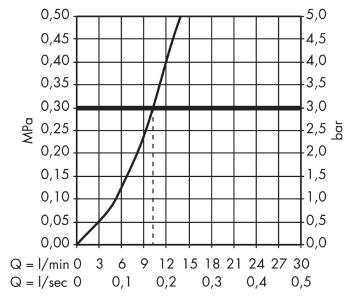

Technology

Product image

Scale drawing

Metris M71

Single lever kitchen mixer 320, pull-out spout, 1jet, sBox

Surfaces: **Chrome** Article Number: **73812000**

Flowchart

Metris M71
Single lever kitchen mixer 320, pull-out spout, 1jet, sBox
 Surfaces: **Chrome** Article Number: **73812000**