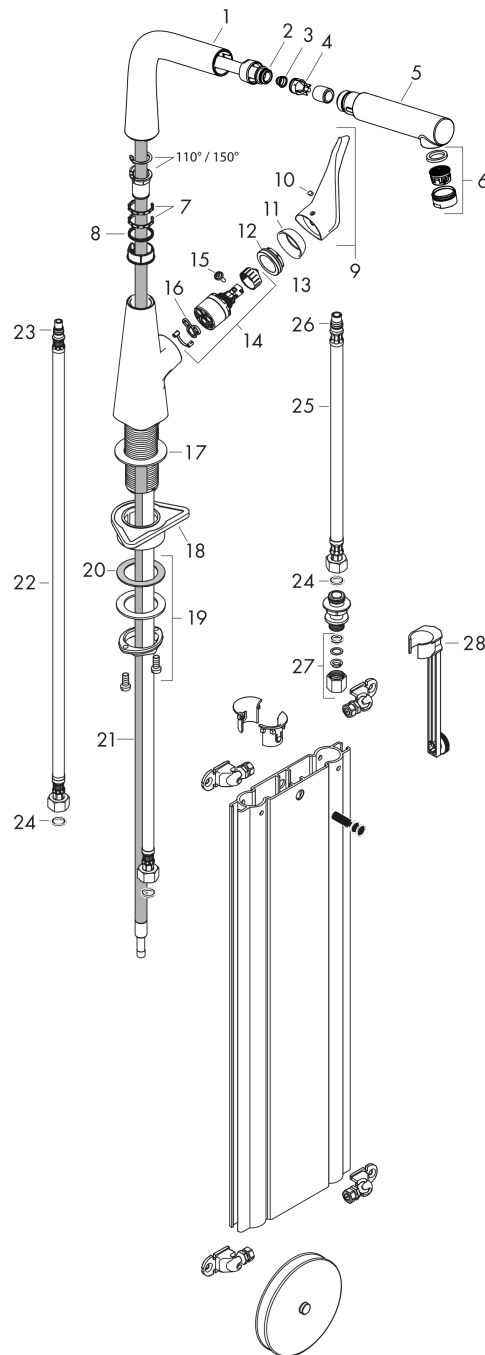

Metris M71

Single lever kitchen mixer 320, pull-out spout, 1jet, sBox

Surfaces: **Chrome** Article Number: **73812000**

Description

product features

- consists of: single lever kitchen mixer, hose box
- ComfortZone 320
- swivel range adjustable in 2 steps to 110° or 150°
- laminar spray
- MagFit magnetic shower support
- connection dimension: DN15
- flow rate 10 l/min
- ceramic cartridge
- connection type: G 3/8 connections
- integrated non-return valve
- suitable for continuous flow water heaters
- sBox for quiet, smooth and protected hose guidance in the cabinet, under the countertop, with extension length up to 76 cm
- significantly reduced splashing by soft start of the water flow
- P-IX 28073/IC
- DVGW NW-6506CT0431
- ACS 19 ACC LY 482, valide jusqu'au 11.06.2024
- Kiwa K6161_Mechanical Mixers EN817
- SVGW 1401-6227

Exploded Drawing

Year of production: >04/17

Metris M71**Single lever kitchen mixer 320, pull-out spout, 1jet, sBox**Surfaces: **Chrome** Article Number: **73812000****Spare part list**

Year of production: >04/17

Pos.	Description	Article Number	PC	PU
1	spout cpl.	92127000	14	1
2	O-ring 11x2	98127000	1	1
3	filter	97735000	1	1
4	non return valve	96737000	8	1
5	handspray	92128000	13	1
6	aerator laminar M24x1 (15 l/min)	92517000	6	1
7	set of lever collars	98365000	3	1
8	O-ring 21x2,5	98211000	1	1
9	handle	98455000	11	1
10	screw cover	96338000	1	1
11	flange	95498000	3	1
12	nut	97209000	5	1
13	O-Ring 32x2	98193000	1	1
14	cartridge, assy	92730000	11	1
15	locking screw for handle	95140000	2	1
16	seal	95008000	3	1
17	seal	92582000	1	1
18	support	97523000	2	1
19	fixing set (Ø 34)	95049000	5	1
20	lever collar	97548000	1	1
21	hose	93191000	13	1
22	connection hose 900 mm M8x0,75 G3/8	96316000	9	1
23	O-ring 7x1,5	98422000	1	1
24	sealing set	95581000	2	1
25	connection hose 450 mm M10x1 G3/8	96507000	9	1
26	O-ring 8x1,75	97827000	1	1
27	squeezing connection	96099000	3	1
28	extension set	43333000	98	1