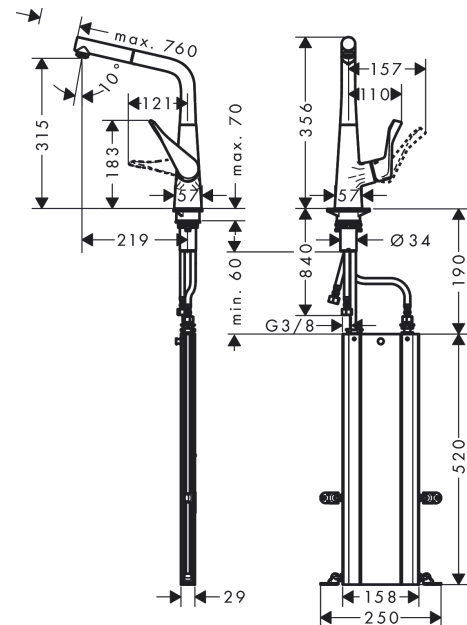

Scale drawing