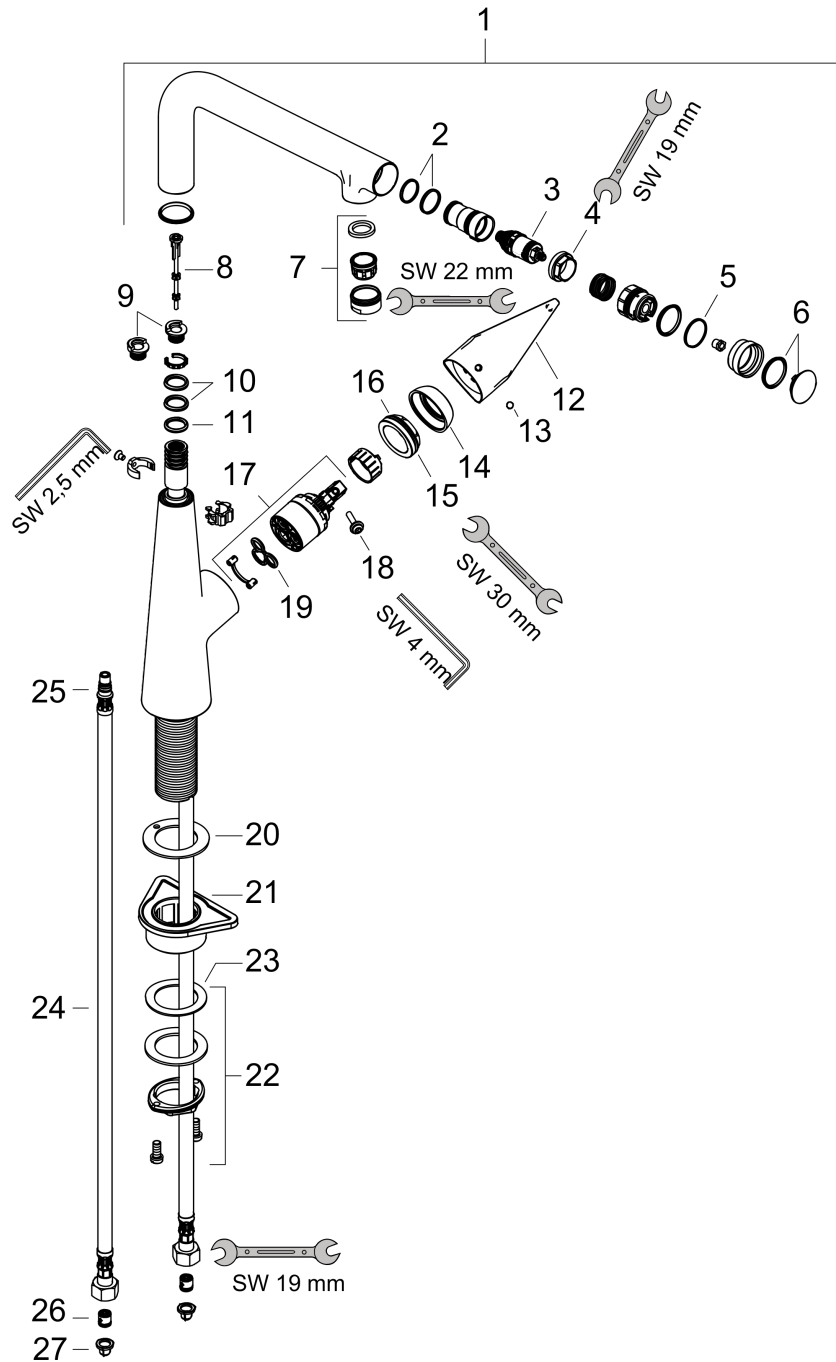

Talis M51

Single lever kitchen mixer 300, 1jet

Surfaces: **Chrome** Article Number: **73854000**

Description

product features

- ComfortZone 300
- swivel range adjustable in 3 steps 110°, 150° or 360°
- normal spray
- Select button for a comfortable start/stop of the water flow
- connection dimension: DN15
- flow rate 9 l/min
- ceramic cartridge
- connection type: G 3/8 connections
- integrated non-return valve
- suitable for continuous flow water heaters
- DVGW NW-6506CT0434
- ACS 15 ACC NY 170, valide jusqu'au 12.06.2020
- Kiwa K6161_Mechanical Mixers EN817

Technology

Product image

Scale drawing

Talis M51
Single lever kitchen mixer 300, 1jet
 Surfaces: **Chrome** Article Number: **73854000**

Flowchart

Talis M51

Single lever kitchen mixer 300, 1jet

Surfaces: **Chrome** Article Number: 73854000

Exploded Drawing

Year of production: >04/17

Talis M51

Single lever kitchen mixer 300, 1jet

Surfaces: **Chrome** Article Number: **73854000**

Spare part list

Year of production: >04/17

Pos.	Description	Article Number	PC	PU
1	spout cpl.	92695000	19	1
2	O-ring 17x1,5	98137000	1	1
3	shut off unit	98463000	10	1
4	nut	92567000	6	1
5	O-ring 19x1,5	95962000	1	1
6	cover	92566000	5	1
7	aerator M24x1 (15 l/min)	13913000	98	1
8	tappet	92505000	2	1
9	set of locating rings (110° / 150°)	98486000	5	1
10	O-Ring 14x2,5	98189000	1	1
11	O-ring 11x3	92481000	1	1
12	handle	92581000	10	1
13	screw cover	96338000	1	1
14	flange	95498000	3	1
15	nut	97209000	5	1
16	O-Ring 32x2	98193000	1	1
17	cartridge, assy	92730000	11	1
18	locking screw for handle	95140000	2	1
19	seal	95008000	3	1
20	seal	92582000	1	1
21	support	97523000	2	1
22	fixing set (Ø 34)	95049000	5	1
23	lever collar	97548000	1	1
24	connection hose 900 mm M8x0,75 G3/8	95372000	8	1
25	O-ring 7x1,5	98422000	1	1
26	non return valve DW 10	96456000	3	1
27	filter packing	95291000	4	1