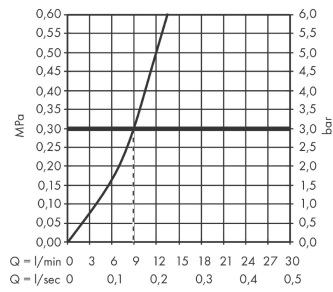

Technology

Product image

Scale drawing

Talis M51
Single lever kitchen mixer 300, 1jet
 Surfaces: **Chrome** Article Number: **73854000**

Flowchart

Talis M51

Single lever kitchen mixer 300, 1jet

Surfaces: **Chrome** Article Number: 73854000