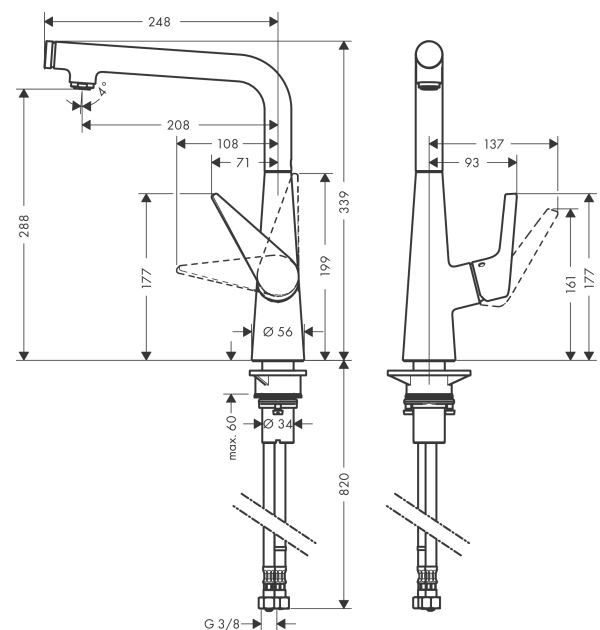

Talis M51

Single lever kitchen mixer 300, 1jet

Surfaces: **Chrome** Article Number: **73854000**

Description

product features

- ComfortZone 300
- swivel range adjustable in 3 steps 110°, 150° or 360°
- normal spray
- Select button for a comfortable start/stop of the water flow
- connection dimension: DN15
- flow rate 9 l/min
- ceramic cartridge
- connection type: G 3/8 connections
- integrated non-return valve
- suitable for continuous flow water heaters
- DVGW NW-6506CT0434
- ACS 15 ACC NY 170, valide jusqu'au 12.06.2020
- Kiwa K6161_Mechanical Mixers EN817

Technology

Product image

Scale drawing

Talis M51
Single lever kitchen mixer 300, 1jet
 Surfaces: **Chrome** Article Number: **73854000**

Flowchart

Talis M51

Single lever kitchen mixer 300, 1jet

Surfaces: **Chrome** Article Number: 73854000

Exploded Drawing

Year of production: >04/17

Talis M51

Single lever kitchen mixer 300, 1jet

Surfaces: **Chrome** Article Number: **73854000**

Spare part list

Year of production: >04/17

Pos.	Description	Article Number	PC	PU
1	spout cpl.	92695000	19	1
2	O-ring 17x1,5	98137000	1	1
3	shut off unit	98463000	10	1
4	nut	92567000	6	1
5	O-ring 19x1,5	95962000	1	1
6	cover	92566000	5	1
7	aerator M24x1 (15 l/min)	13913000	98	1
8	tappet	92505000	2	1
9	set of locating rings (110° / 150°)	98486000	5	1
10	O-Ring 14x2,5	98189000	1	1
11	O-ring 11x3	92481000	1	1
12	handle	92581000	10	1
13	screw cover	96338000	1	1
14	flange	95498000	3	1
15	nut	97209000	5	1
16	O-Ring 32x2	98193000	1	1
17	cartridge, assy	92730000	11	1
18	locking screw for handle	95140000	2	1
19	seal	95008000	3	1
20	seal	92582000	1	1
21	support	97523000	2	1
22	fixing set (Ø 34)	95049000	5	1
23	lever collar	97548000	1	1
24	connection hose 900 mm M8x0,75 G3/8	95372000	8	1
25	O-ring 7x1,5	98422000	1	1
26	non return valve DW 10	96456000	3	1
27	filter packing	95291000	4	1