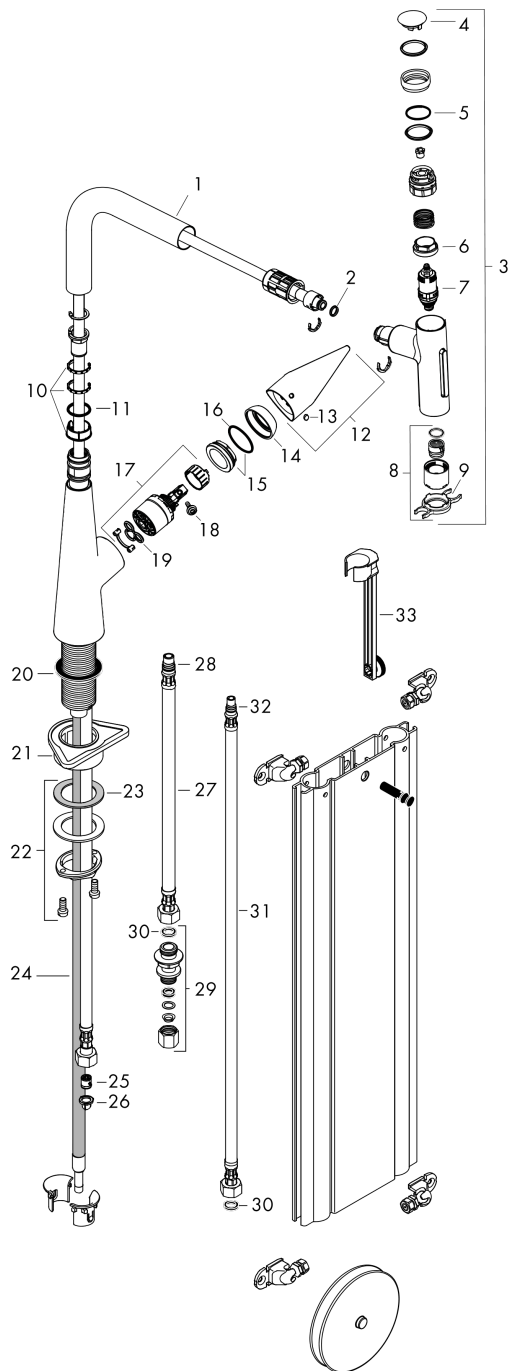

Technology

Product image

Scale drawing

Talis Select M51
Single lever kitchen mixer 300, pull-out spray, 2jet, sBox
 Surfaces: **Chrome** Article Number: **73867000**

Flowchart

The consumption was measured in combination with the appropriate fittings (thermostat/mixer/in-wall valve) to reflect actual application in practice.

Talis Select M51
Single lever kitchen mixer 300, pull-out spray, 2jet, sBox
 Surfaces: **Chrome** Article Number: **73867000**

Exploded Drawing

Year of production: >01/19

Talis Select M51

Single lever kitchen mixer 300, pull-out spray, 2jet, sBox

Surfaces: **Chrome** Article Number: **73867000**

Spare part list

Year of production: >01/19

Pos.	Description	Article Number	PC	PU
1	spout cpl.	92583000	12	1
2	O-ring 8x2	98112000	1	1
3	handspray	93412000	18	1
4	cover	92566880	6	1
5	O-Ring 14x1,5	98201000	1	1
6	nut	92567000	6	1
7	shut off unit	98463000	10	1
8	spray former	93342000	10	1
9	service tool	95910000	3	1
10	set of lever collars	98365000	3	1
11	O-ring 21x2,5	98211000	1	1
12	handle	92581000	10	1
13	screw cover	96338000	1	1
14	flange	95498000	3	1
15	nut	97209000	5	1
16	O-Ring 32x2	98193000	1	1
17	cartridge, assy	92730000	11	1
18	locking screw for handle	95140000	2	1
19	seal	95008000	3	1
20	seal	92582000	1	1
21	support	97523000	2	1
22	fixing set (Ø 34)	95049000	5	1
23	lever collar	97548000	1	1
24	hose 1,50 m	92569000	12	1
25	non return valve DW 10	96456000	3	1
26	filter packing	95291000	4	1
27	connection hose 450 mm M10x1 G3/8	96507000	9	1
28	O-ring 8x1,75	97827000	1	1
29	squeezing connection	96099000	3	1
30	sealing set	95581000	2	1
31	connection hose 900 mm M8x0,75 G3/8	95372000	8	1
32	O-ring 7x1,5	98422000	1	1
33	extension set	43333000	98	1
a	Grease	90920000	5	1