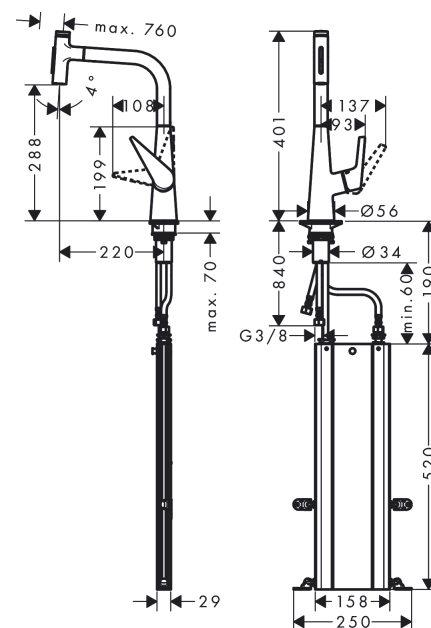

Scale drawing