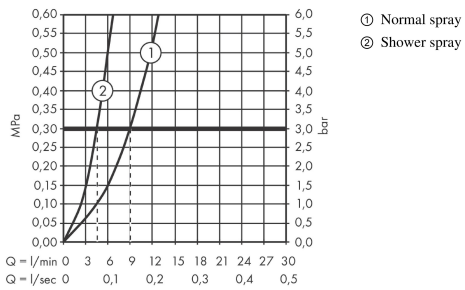

Technology

Product image

Scale drawing

Talis Select M51
Single lever kitchen mixer 300, pull-out spray, 2jet, sBox
 Surfaces: **Chrome** Article Number: **73867000**

Flowchart

The consumption was measured in combination with the appropriate fittings (thermostat/mixer/in-wall valve) to reflect actual application in practice.