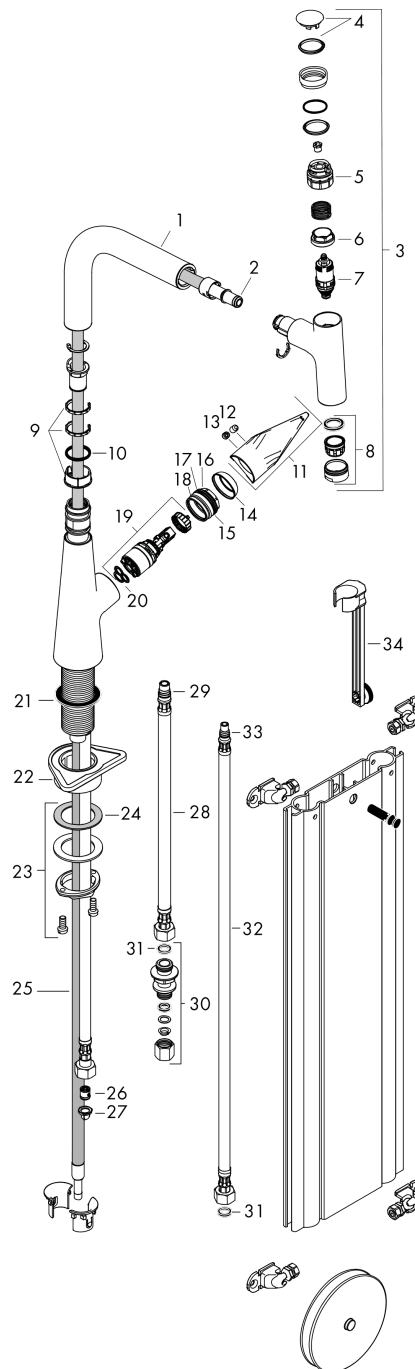

Exploded Drawing

Year of production: >04/19

Talis Select M51

Single lever kitchen mixer 220, pull-out spout, 1jet, sBox

Surfaces: **Chrome** Article Number: **73852000**

Spare part list

Year of production: >04/19

Pos.	Description	Article Number	PC	PU
1	spout cpl.	93175000	15	1
2	O-ring 8x2	98112000	1	1
3	handspray	93174000	18	1
4	cover	92566000	5	1
5	O-Ring 14x1,5	98201000	1	1
6	nut	92567000	6	1
7	shut off unit	98463000	10	1
8	spray former	92183000	9	1
9	set of lever collars	98365000	3	1
10	O-ring 21x2,5	98211000	1	1
11	handle	93148000	8	1
12	hollow set screw M6x10 DIN 916	96029000	1	1
13	screw cover	95704000	1	1
14	flange	98863000	10	1
15	nut	98864000	9	1
16	O-ring 23x2	98398000	1	1
17	O-ring 27x1,5	92527000	1	1
18	O-ring 25x1,5	98146000	1	1
19	cartridge, assy	97685000	11	1
20	seal	98865000	8	1
21	seal	92582000	1	1
22	support	97523000	2	1
23	fixing set (Ø 34)	95049000	5	1
24	lever collar	97548000	1	1
25	hose 1,50 m	92569000	12	1
26	non return valve DW 10	96456000	3	1
27	filter packing	95291000	4	1
28	connection hose 450 mm M10x1 G3/8	96507000	9	1
29	O-ring 8x1,75	97827000	1	1
30	squeezing connection	96099000	3	1
31	sealing set	95581000	2	1
32	connection hose 900 mm M8x0,75 G3/8	95372000	8	1
33	O-ring 7x1,5	98422000	1	1
34	extension set	43333000	98	1