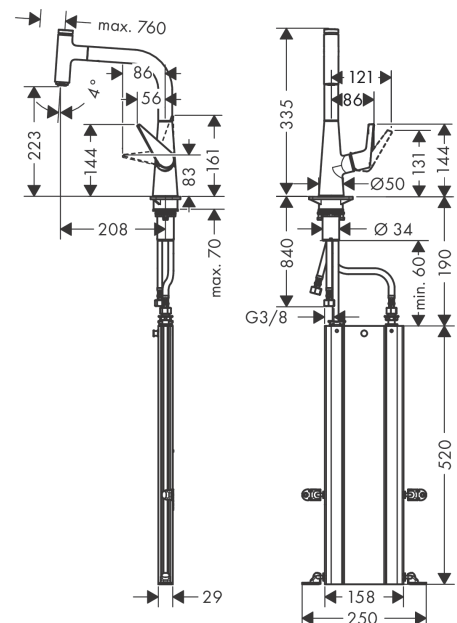

Scale drawing