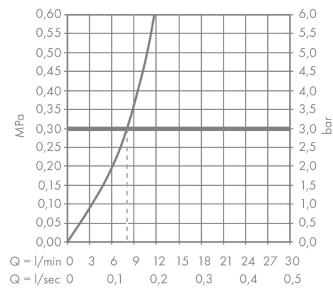

Technology

Product image

Scale drawing

Talis Select M51
Single lever kitchen mixer 220, pull-out spout, 1jet, sBox
 Surfaces: **Chrome** Article Number: **73852000**

Flowchart

Talis Select M51
Single lever kitchen mixer 220, pull-out spout, 1jet, sBox
 Surfaces: **Chrome** Article Number: **73852000**

Exploded Drawing

Year of production: >04/19

Talis Select M51

Single lever kitchen mixer 220, pull-out spout, 1jet, sBox

Surfaces: **Chrome** Article Number: **73852000**

Spare part list

Year of production: >04/19