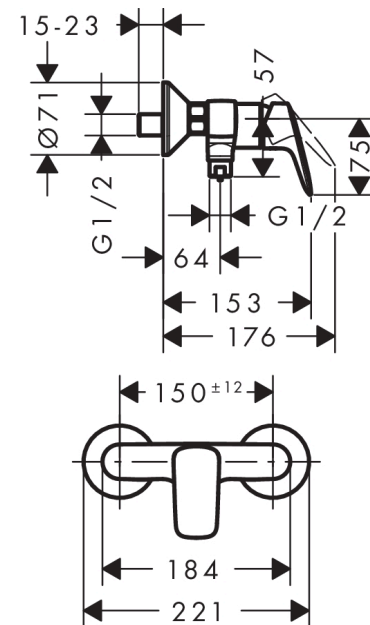

#### Description

##### product features

- 1 outlet
- connection type: s-shaped connections
- centre distance:  $150 \pm 12$  mm
- flow rate of hand shower at 3 bar: 17 l/min
- ceramic cartridge
- temperature limitation adjustable
- non-return valve
- with silencer
- hose connection DN15
- connection dimension: DN15

#### Scale drawing