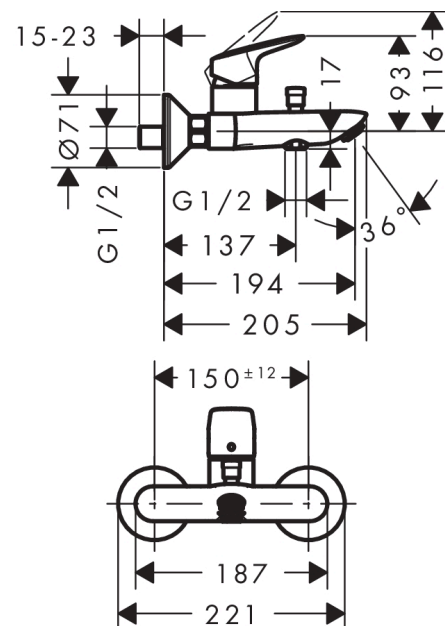

Logis

Single lever bath mixer for exposed installation

Surfaces: **Chrome** Article Number: **71400000**

Description

product features

- projection 194 mm
- connection type: s-shaped connections
- centre distance: 150 ± 12 mm
- spray type mixer: normal spray
- flow rate for bath spout at 3 bar: 20 l/min
- flow rate of hand shower at 3 bar: 17 l/min
- ceramic cartridge
- temperature limitation adjustable
- with automatic resetting
- non-return valve
- with silencer
- suitable for continuous flow water heaters
- connection dimension: DN15

Technology

Product image

Scale drawing

Logis
Single lever bath mixer for exposed installation
 Surfaces: **Chrome** Article Number: **71400000**

Flowchart