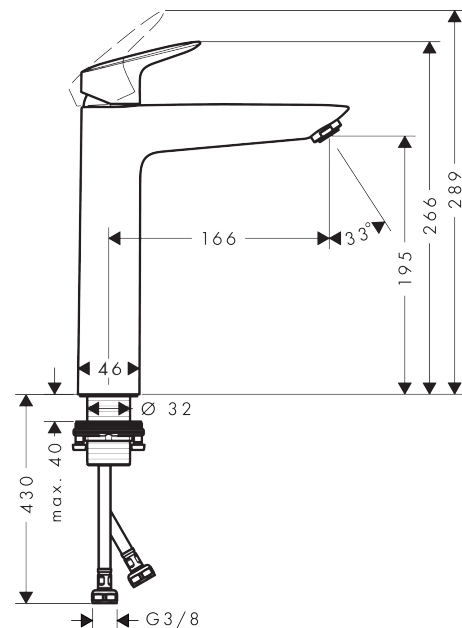

##### product features

- ComfortZone 190
- projection 166 mm
- normal spray
- flow rate at 3 bar: 5 l/min
- ceramic cartridge
- temperature limitation adjustable
- suitable for continuous flow water heaters
- connection dimension: DN15

#### Product image

#### Scale drawing