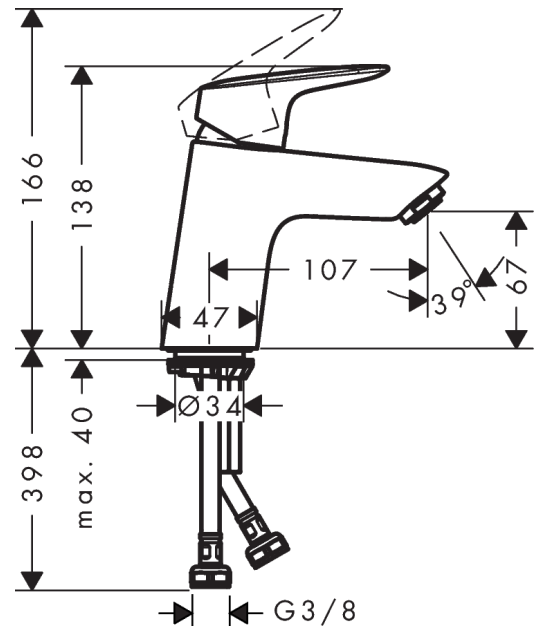

Logis

Single lever basin mixer 70 without waste set

Surfaces: **Chrome** Article Number: **71071000**

Description

product features

- ComfortZone 70
- projection 107 mm
- normal spray
- flow rate at 3 bar: 5 l/min
- ceramic cartridge
- temperature limitation adjustable
- suitable for continuous flow water heaters
- connection dimension: DN15

Technology

Design awards

reddot award 2014
winner

Product image

Scale drawing

Flowchart