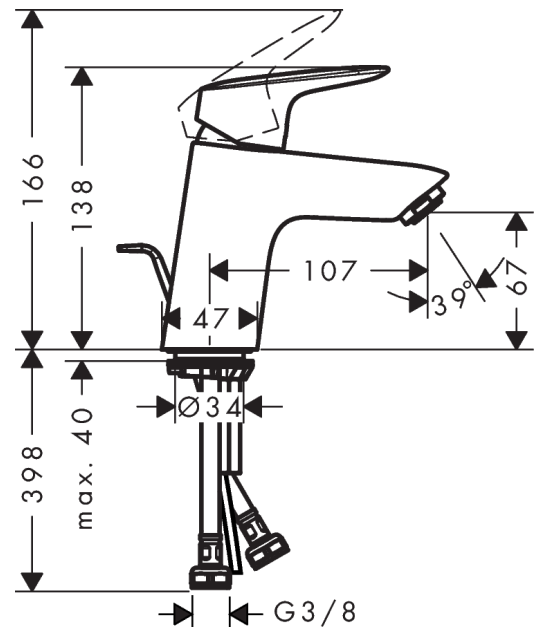

Logis

Single lever basin mixer 70 with pop-up waste set

Surfaces: **Chrome** Article Number: **71070000**

Description

product features

- consists of: single lever basin mixer, waste set
- ComfortZone 70
- projection 107 mm
- normal spray
- flow rate at 3 bar: 5 l/min
- ceramic cartridge
- temperature limitation adjustable
- suitable for continuous flow water heaters
- pop-up waste set G 1¼
- material waste set: synthetic
- connection dimension: DN15

Technology

Design awards

reddot award 2014
winner

Product image

Scale drawing

Flowchart