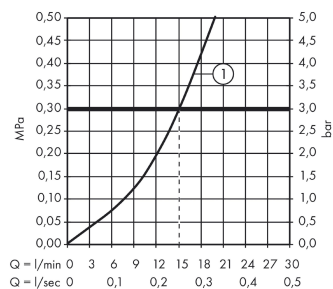

Focus

Single lever shower mixer for exposed installation

Surfaces: **Chrome** Article Number: **31960000**

Description

product features

- 1 outlet
- connection type: s-shaped connections
- centre distance: 150 ± 12 mm
- flow rate of hand shower at 3 bar: 15 l/min
- ceramic cartridge
- min. operating pressure: 1 bar
- max. operating pressure: 10 bar
- temperature limitation adjustable
- non-return valve
- with silencer
- hose connection DN15
- connection dimension: DN15

Product image

Scale drawing

Flowchart

Shower outlet with 1B-resistance