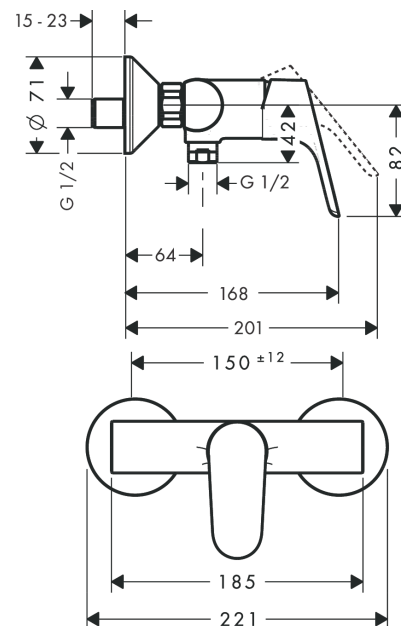

Focus

Single lever shower mixer for exposed installation

Surfaces: **Chrome** Article Number: **31960000**

Description

product features

- 1 outlet
- connection type: s-shaped connections
- centre distance: 150 ± 12 mm
- flow rate of hand shower at 3 bar: 15 l/min
- ceramic cartridge
- min. operating pressure: 1 bar
- max. operating pressure: 10 bar
- temperature limitation adjustable
- non-return valve
- with silencer
- hose connection DN15
- connection dimension: DN15

Product image

Scale drawing

Flowchart

Shower outlet with 1B-resistance