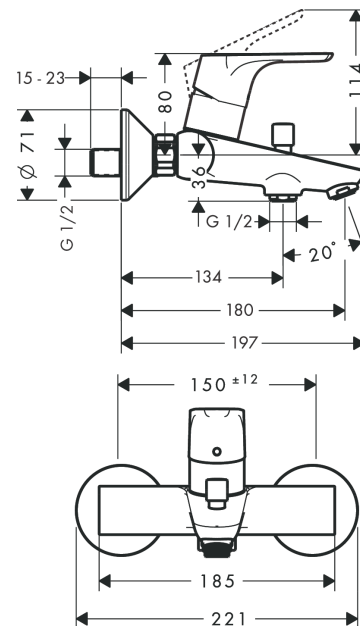

### product features

- projection 172 - 179.5 mm
- connection type: s-shaped connections
- centre distance: 150 ± 12 mm
- spray type mixer: normal spray
- flow rate for bath spout at 3 bar: 22 l/min
- flow rate of hand shower at 3 bar: 26 l/min
- ceramic cartridge
- min. operating pressure: 1 bar
- max. operating pressure: 10 bar
- temperature limitation adjustable
- with automatic resetting
- intrinsically safe against backflow
- with silencer
- suitable for continuous flow water heaters
- connection dimension: DN15

## Scale drawing

**Focus**

**Single lever bath mixer for exposed installation**

Surfaces: **Chrome** Article Number: **31940000**

**Flowchart**