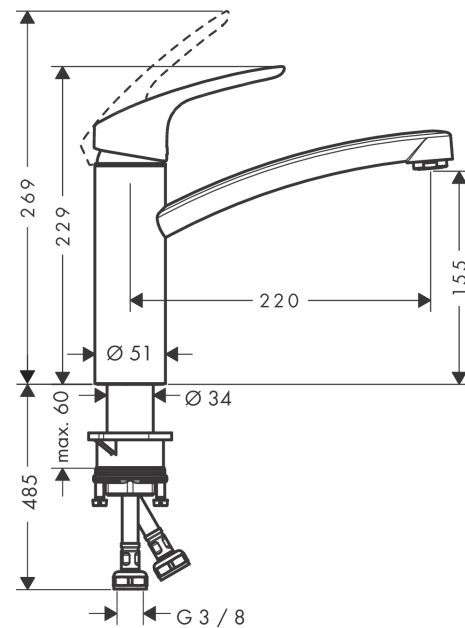

##### product features

- ComfortZone 160
- swivel range 360°
- normal spray
- connection dimension: DN15
- flow rate 12 l/min
- ceramic cartridge
- connection type: G 3/8 connections
- suitable for continuous flow water heaters

#### Scale drawing