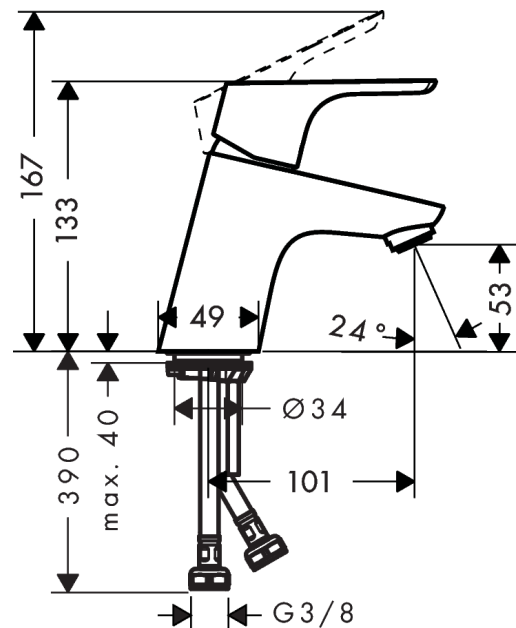

Focus

Single lever basin mixer 70 without waste set

Surfaces: **Chrome** Article Number: **31733000**

Description

product features

- ComfortZone 70
- projection 101 mm
- normal spray
- ceramic cartridge
- temperature limitation adjustable
- suitable for continuous flow water heaters
- connection dimension: DN15

Technology

Design awards

Product image

Scale drawing

Flowchart

- ① With flow limiter
- ② Without flow limiter