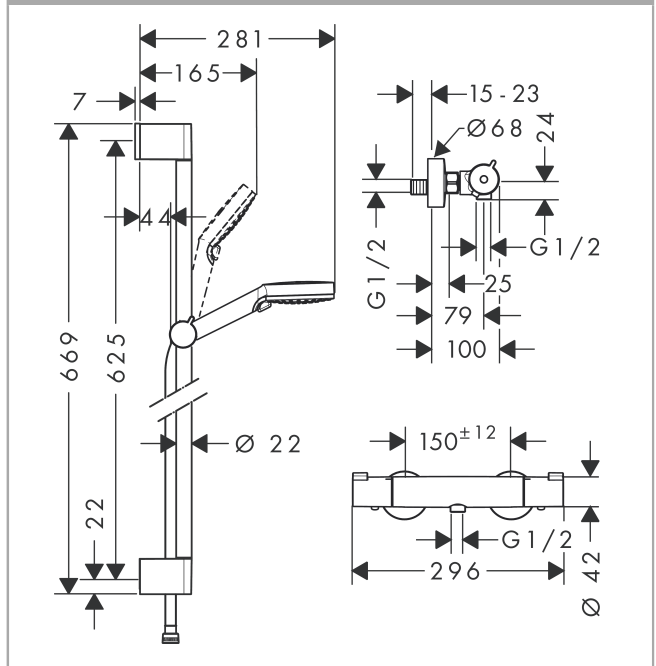

Scale drawing