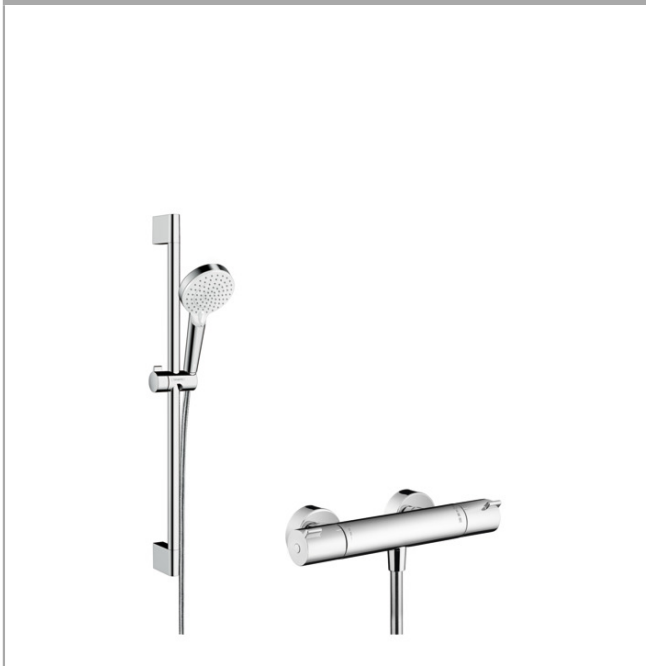

Crometta

Shower system for exposed installation Vario with Ecostat 1001 CL thermostat and shower bar 65 cm

Surfaces: **White/Chrome** Article Number: **27812400**

Description

product features

- consists of: hand shower, shower thermostat, shower bar, slider, shower hose
- spray type: Rain, IntenseRain
- spray type adjustment by turning spray disc
- pivot connectors prevent hose from tangling
- 90° position adjustable slider, pivots left and right, up and down
- maximum flow rate at 0.3 MPa: 14 l/min

Technology

Product image