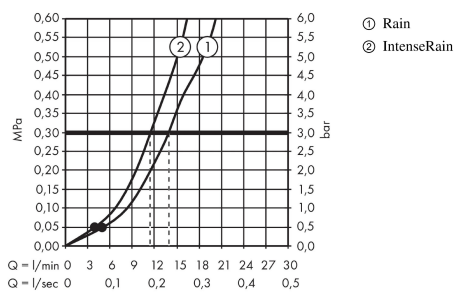

Flowchart

The consumption was measured in combination with the appropriate fittings (thermostat/mixer/in-wall valve) to reflect actual application in practice.