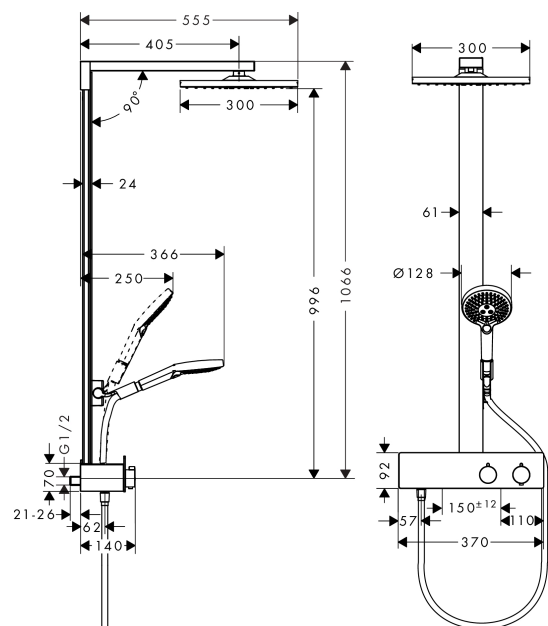

Raindance E

Showerpipe 300 1jet with ShowerTablet 350

Surfaces: **Chrome** Article Number: **27361000**

Description

product features

- consists of: overhead shower, hand shower, shower thermostat, shower hose, slider
- maximum flow rate at 0.3 MPa: 16 l/min
- 90° position adjustable slider, pivots left and right, up and down
- will not run two outlets at same time
- overhead shower Raindance E 300 Air 1jet
- shower head size: 300 x 300 mm
- overhead shower angle adjustable
- spray type: RainAir
- operating pressure: min. 0.1 MPa/max. 1.0 MPa
- fully chrome-plated spray disc
- shower arm length: 405 mm
- thermostat ShowerTablet 350
- shelf finish: aluminium anodized
- isolated water conduction
- safety lock at 40° C
- outlets controlled via turning handle
- installation type: exposed installation
- connection dimension DN15
- connection thread G ½
- centre distance 150 ± 12 mm

Technology

Design awards

Product image

Scale drawing

Raindance E

Showerpipe 300 1jet with ShowerTablet 350

Surfaces: **Chrome** Article Number: **27361000**

Flowchart