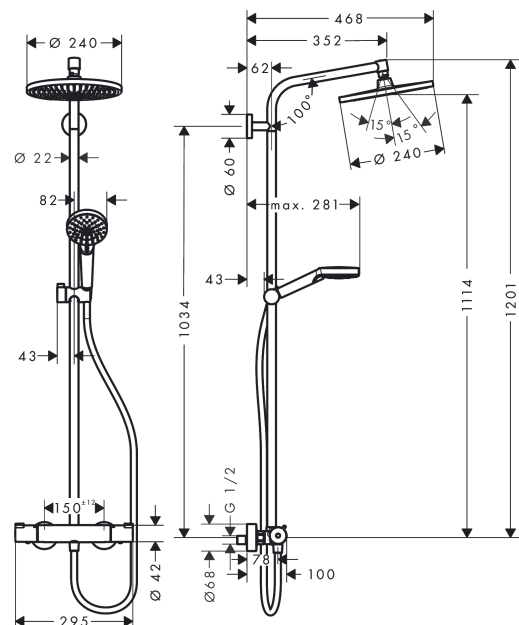

##### product features

- consists of: overhead shower, hand shower, shower thermostat, shower hose, slider
- slide inclination angle can be adjusted by 45°
- overhead shower Crometta S 240
- shower head size: 240 mm
- overhead shower angle adjustable
- spray type: Rain
- flow rate Rain spray (at 0.3 MPa): 16 l/min
- operating pressure: min. 0.12 MPa/max. 1.0 MPa
- fully chrome-plated spray disc
- shower arm length: 350 mm
- thermostat Ecostat 1001 CL
- safety lock at 40° C
- adjustable hot water limitation
- outlets controlled via turning handle
- installation type: exposed installation
- connection dimension DN15
- connection thread G 1/2
- centre distance 150 ± 12 mm
- height-adjustable hand shower holder
- rising pipe can be shortened in height

#### Technology

#### Scale drawing

**Crometta S**  
**Showerpipe 240 1jet with thermostat**  
 Surfaces: **Chrome** Article Number: **27267000**

**Flowchart**

**Crometta S**  
**Showerpipe 240 1jet with thermostat**  
 Surfaces: **Chrome** Article Number: **27267000**