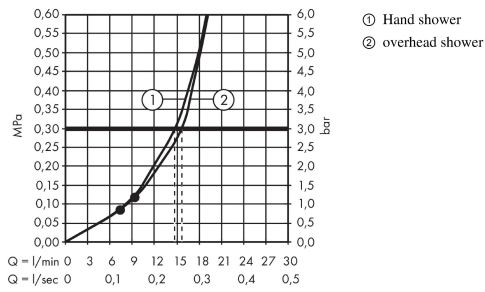

Crometta S
Showerpipe 240 1jet with thermostat
Surfaces: **Chrome** Article Number: **27267000**

Flowchart