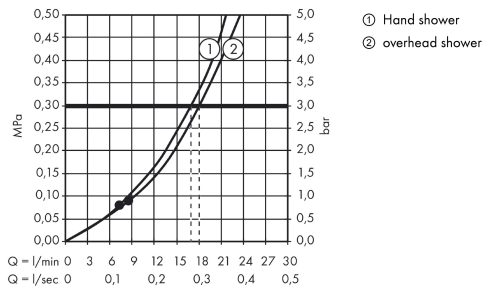

Crometta

Showerpipe 160 1jet with thermostat

Surfaces: **White/Chrome** Article Number: **27264400**

Description

product features

- consists of: overhead shower, hand shower, shower thermostat, shower hose, slider
- maximum flow rate at 0.3 MPa: 17 l/min
- slide inclination angle can be adjusted by 45°
- overhead shower Crometta 160
- shower head size: 160 mm
- overhead shower angle adjustable
- spray type: Rain
- flow rate Rain spray (at 0.3 MPa): 17 l/min
- operating pressure: min. 0.15 MPa/max. 1.0 MPa
- shower arm length: 350 mm
- thermostat Ecostat Universal
- safety lock at 40° C
- adjustable hot water limitation
- outlets controlled via turning handle
- installation type: exposed installation
- connection dimension DN15
- connection thread G 1/2
- centre distance 150 ± 12 mm
- height-adjustable hand shower holder
- rising pipe can be shortened in height

Technology

Product image

Scale drawing

Crometta

Showerpipe 160 1jet with thermostat

Surfaces: **White/Chrome** Article Number: **27264400**

Flowchart

Crometta