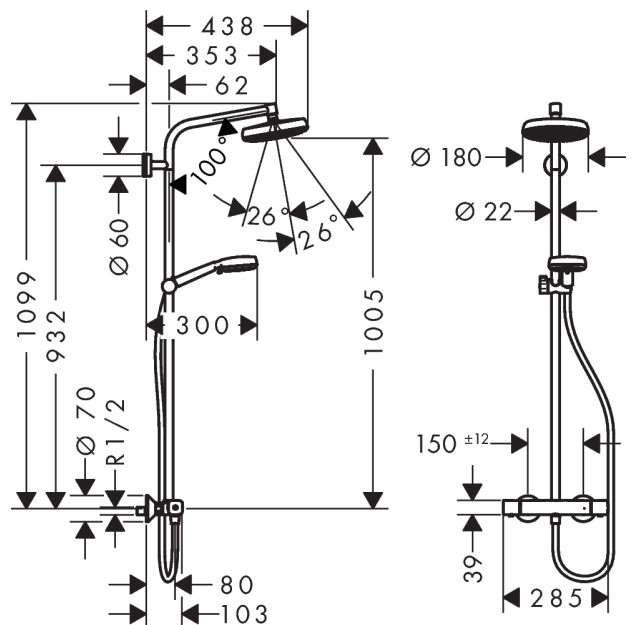

Crometta

Showerpipe 160 1jet with thermostat

Surfaces: **White/Chrome** Article Number: **27264400**

Description

product features

- consists of: overhead shower, hand shower, shower thermostat, shower hose, slider
- maximum flow rate at 0.3 MPa: 17 l/min
- slide inclination angle can be adjusted by 45°
- overhead shower Crometta 160
- shower head size: 160 mm
- overhead shower angle adjustable
- spray type: Rain
- flow rate Rain spray (at 0.3 MPa): 17 l/min
- operating pressure: min. 0.15 MPa/max. 1.0 MPa
- shower arm length: 350 mm
- thermostat Ecostat Universal
- safety lock at 40° C
- adjustable hot water limitation
- outlets controlled via turning handle
- installation type: exposed installation
- connection dimension DN15
- connection thread G 1/2
- centre distance 150 ± 12 mm
- height-adjustable hand shower holder
- rising pipe can be shortened in height

Technology

Product image

Scale drawing

Crometta

Showerpipe 160 1jet with thermostat

Surfaces: **White/Chrome** Article Number: **27264400**

Flowchart

Crometta

Showerpipe 160 1jet with thermostat

Surfaces: **White/Chrome** Article Number: **27264400**

Installation examples