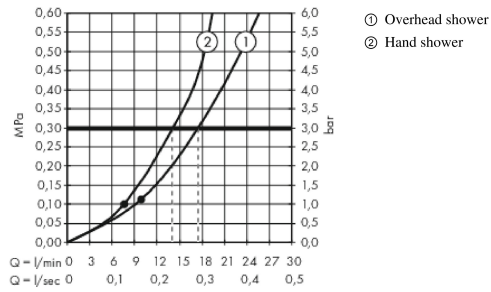

Croma

Showerpipe 160 1jet with thermostat

Surfaces: **Chrome** Article Number: **27135000**

Description

product features

- consists of: overhead shower, hand shower, shower thermostat, shower hose, slider
- maximum flow rate at 0.3 MPa: 17 l/min
- overhead shower Croma 160
- shower head size: 160 mm
- overhead shower angle adjustable
- spray type: Rain
- operating pressure: min. 0.15 MPa/max. 1.0 MPa
- shower arm length: 270 mm
- thermostat Ecostat Comfort
- safety lock at 40° C
- adjustable hot water limitation
- outlets controlled via turning handle
- installation type: exposed installation
- connection dimension DN15
- connection thread G ½
- centre distance 150 ± 12 mm
- height-adjustable hand shower holder
- rising pipe can be shortened in height

Technology

Product image

Scale drawing

Croma
Showerpipe 160 1jet with thermostat
 Surfaces: **Chrome** Article Number: **27135000**

Flowchart

Croma
Showerpipe 160 1jet with thermostat
 Surfaces: **Chrome** Article Number: **27135000**