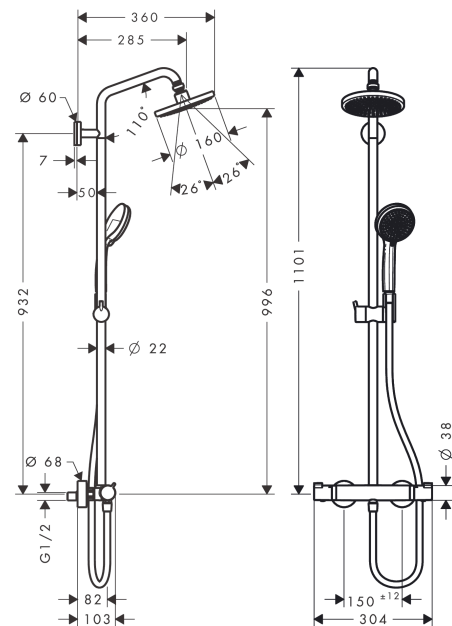

Croma

Showerpipe 160 1jet with thermostat

Surfaces: **Chrome** Article Number: **27135000**

Description

product features

- consists of: overhead shower, hand shower, shower thermostat, shower hose, slider
- maximum flow rate at 0.3 MPa: 17 l/min
- overhead shower Croma 160
- shower head size: 160 mm
- overhead shower angle adjustable
- spray type: Rain
- operating pressure: min. 0.15 MPa/max. 1.0 MPa
- shower arm length: 270 mm
- thermostat Ecostat Comfort
- safety lock at 40° C
- adjustable hot water limitation
- outlets controlled via turning handle
- installation type: exposed installation
- connection dimension DN15
- connection thread G ½
- centre distance 150 ± 12 mm
- height-adjustable hand shower holder
- rising pipe can be shortened in height

Technology

Product image

Scale drawing

Croma
Showerpipe 160 1jet with thermostat
 Surfaces: **Chrome** Article Number: **27135000**

Flowchart

Croma
Showerpipe 160 1jet with thermostat
 Surfaces: **Chrome** Article Number: **27135000**