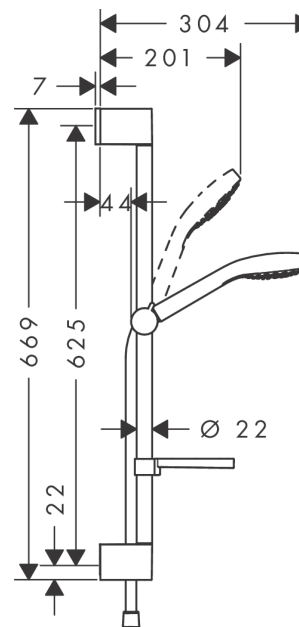

Croma Select E
Shower set Vario with shower bar 65 cm and soap dish
 Surfaces: **White/Chrome** Article Number: **26586400**

Description

product features

- consists of: hand shower, shower bar, shower hose, slider, soap dish
- spray type: Rain, IntenseRain, TurboRain
- convenient diversion via Select button
- shower head size: 110 mm
- pivot connectors prevent hose from tangling
- slide inclination angle can be adjusted by 45°
- maximum flow rate at 0.3 MPa: 15 l/min
- chrome-plated wall supports of plastic

Technology

Product image

Scale drawing

Croma Select E
Shower set Vario with shower bar 65 cm and soap dish
 Surfaces: **White/Chrome** Article Number: **26586400**

Installation examples