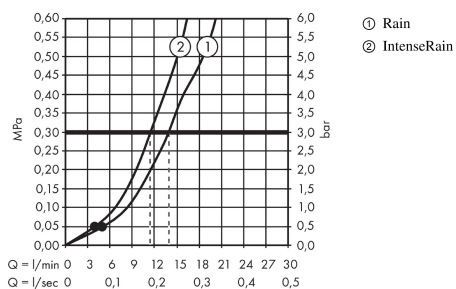

Flowchart

The consumption was measured in combination with the appropriate fittings (thermostat/mixer/ in-wall valve) to reflect actual application in practice.