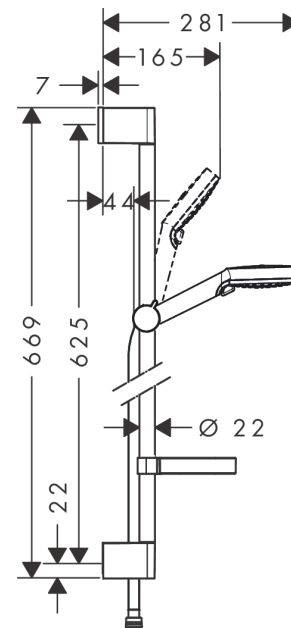

### Shower set Vario with shower bar 65 cm and soap dish

Surfaces: **White/Chrome** Article Number: **26553400**

##### product features

- consists of: hand shower, shower bar, shower hose, slider, soap dish
- spray type: Rain, IntenseRain
- spray type adjustment by turning spray disc
- shower head size: 100 mm
- pivot connectors prevent hose from tangling
- slide inclination angle can be adjusted by 45°
- maximum flow rate at 0.3 MPa: 14 l/min
- bar width: 22 mm
- chrome-plated wall supports of plastic

#### Scale drawing

#### Flowchart

The consumption was measured in combination with the appropriate fittings (thermostat/mixer/ in-wall valve) to reflect actual application in practice.

**Crometta**  
**Shower set Vario with shower bar 65 cm and soap dish**  
 Surfaces: **White/Chrome** Article Number: **26553400**